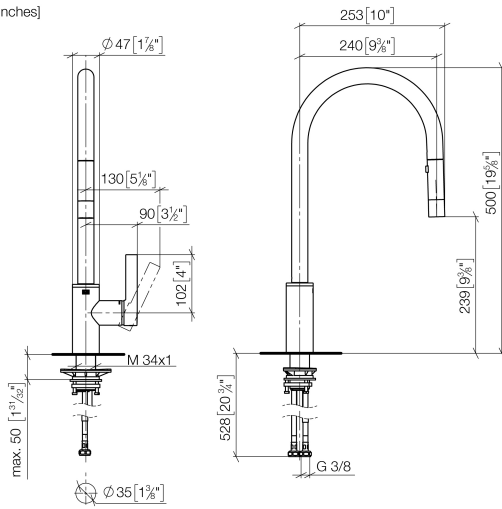

**TARA ULTRA Single-lever mixer Pull-down with spray function - Brushed Durabron (23kt Gold)**

TARA ULTRA

33 870 875

- 240mm projection
- pivotable spout 360°
- Optional swivel limiter available with swivel limiter set 12 823 970 90
- laminar and spray flow
- height of mixer 500 mm
- height up to laminar flow regulator 240 mm
- hole diameter 35 mm
- 1800 mm metal shower hose
- sprayface with anti-scaling system
- max. flow 10.4 l/min at 3 bar flow pressure
- lead-free
- This product can help a building meet the requirements of Green Building Rating Systems, e.g. LEED®, BREEAM®, DGNB

**Dispenser without rosette - Brushed Durabron (23kt Gold)** 82 424 970-28

33 870 875  
mm [inches]

**Flow rate chart**

**Certificates**

Belgaqua\_21-027- 27\_3. LGA\_28657. GDV\_0400314.

33 870 875

Spare parts list

No.	Item Number	Name	Quantity used	Delivery time
1	90 12 11 148 00-28	shower	1	20
2	04 30 02 120 00-85	hose	1	30
3	90 28 22 304 00-28	spout	1	20
4	09 28 10 160 90	ring	2	2
5	09 18 40 186 90	sleeve	1	2
6	09 30 11 203 90	ring	1	2
7	90 15 05 064 05 90	cartridge	1	2
8	09 14 10 190 90	seal	1	2
9	09 28 30 030-28	cover	1	20
10	09 20 87 020-28	handle	1	20
11	90 31 11 063 00 90	pin	1	2
12	90 31 20 087 00-28	plug	1	20
13	09 14 10 036 90	seal	1	2
14	04 30 04 101 00 90	hose	2	2
15	04 28 20 067 00 90	pipe	1	2
16	04 30 11 040 00 90	fixing set	1	2
17	09 20 93 056 90	insert	1	2
18	90 24 03 253 00 90	adaptor	1	2
19	09 30 03 038 90	hose	1	2
20	04 21 50 010 00 90	accessories	1	2
21	90 30 09 031 00 90	key	1	2