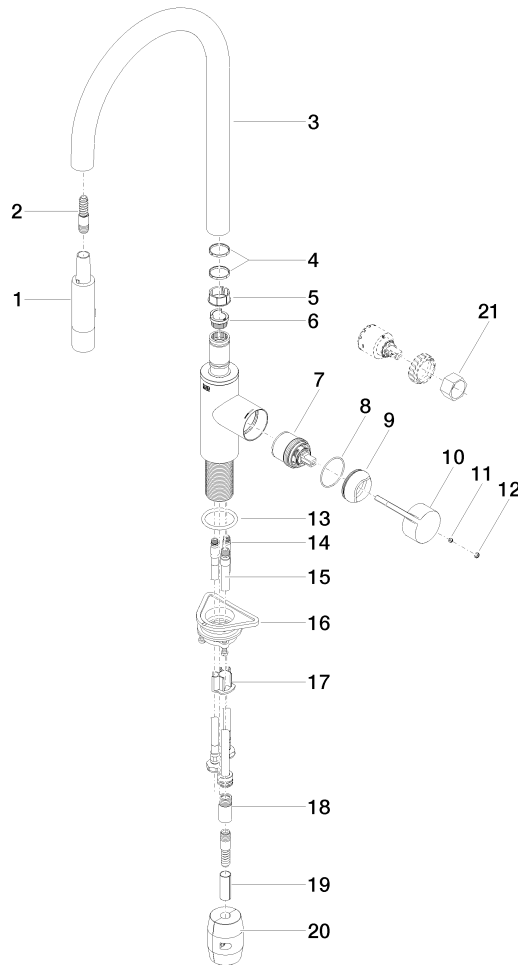

**TARA ULTRA Single-lever mixer Pull-down with spray function - Brushed Durabron (23kt Gold)**

TARA ULTRA

33 870 875

- 240mm projection
- pivotable spout 360°
- Optional swivel limiter available with swivel limiter set 12 823 970 90
- laminar and spray flow
- height of mixer 500 mm
- height up to laminar flow regulator 240 mm
- hole diameter 35 mm
- 1800 mm metal shower hose
- sprayface with anti-scaling system
- max. flow 10.4 l/min at 3 bar flow pressure
- lead-free
- This product can help a building meet the requirements of Green Building Rating Systems, e.g. LEED®, BREEAM®, DGNB

**Recommended miscellaneous**

**Swivel limitation set -** 12 823 970 90

**Recommended miscellaneous**

**Strainer waste with control handle - Brushed Durabron (23kt Gold)** 10 712 970-28

**Recommended miscellaneous**

**Dispenser without rosette - Brushed Durabron (23kt Gold)** 82 424 970-28

33 870 875  
mm [inches]

**Flow rate chart**

**Certificates**

Belgaqua\_21-027- 27\_3. LGA\_28657. GDV\_0400314.

33 870 875

Spare parts list

No.	Item Number	Name	Quantity used	Delivery time
1	90 12 11 148 00-28	shower	1	20
2	04 30 02 120 00-85	hose	1	30
3	90 28 22 304 00-28	spout	1	20
4	09 28 10 160 90	ring	2	2
5	09 18 40 186 90	sleeve	1	2
6	09 30 11 203 90	ring	1	2
7	90 15 05 064 05 90	cartridge	1	2
8	09 14 10 190 90	seal	1	2
9	09 28 30 030-28	cover	1	20
10	09 20 87 020-28	handle	1	20
11	90 31 11 063 00 90	pin	1	2
12	90 31 20 087 00-28	plug	1	20
13	09 14 10 036 90	seal	1	2
14	04 30 04 101 00 90	hose	2	2
15	04 28 20 067 00 90	pipe	1	2
16	04 30 11 040 00 90	fixing set	1	2
17	09 20 93 056 90	insert	1	2
18	90 24 03 253 00 90	adaptor	1	2
19	09 30 03 038 90	hose	1	2
20	04 21 50 010 00 90	accessories	1	2
21	90 30 09 031 00 90	key	1	2