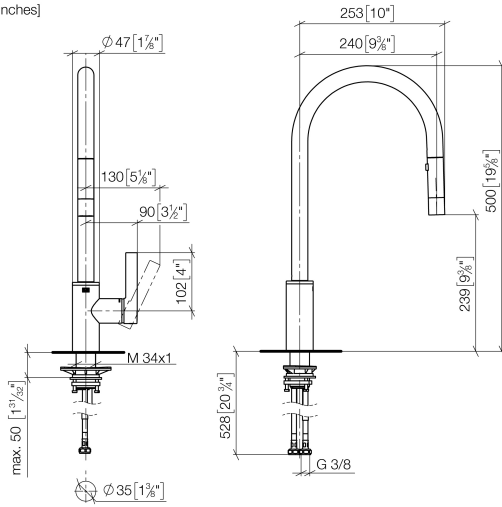

TARA ULTRA Single-lever mixer Pull-down with spray function - Brushed Champagne (22kt Gold)

TARA ULTRA

33 870 875

- 240mm projection
- pivotable spout 360°
- Optional swivel limiter available with swivel limiter set 12 823 970 90
- laminar and spray flow
- height of mixer 500 mm
- height up to laminar flow regulator 240 mm
- hole diameter 35 mm
- 1800 mm metal shower hose
- sprayface with anti-scaling system
- max. flow 10.4 l/min at 3 bar flow pressure
- lead-free
- This product can help a building meet the requirements of Green Building Rating Systems, e.g. LEED®, BREEAM®, DGNB

33 870 875
mm [inches]

Flow rate chart

Certificates

LGA_28657.

GDV_0400314.

TARA ULTRA Single-lever mixer Pull-down with spray function - Brushed Champagne (22kt Gold)

TARA ULTRA

33 870 875

Spare parts list

No.	Item Number	Name	Quantity used	Delivery time
1	90 12 11 148 00-46	shower	1	-
Spare part can no longer be ordered, please order the replacement item				
2	04 30 02 120 00-85	hose	1	30
3	90 28 22 304 00-46	spout	1	30
4	09 28 10 160 90	ring	2	2
5	09 18 40 186 90	sleeve	1	2
6	09 30 11 203 90	ring	1	2
7	90 15 05 064 05 90	cartridge	1	2
8	09 14 10 190 90	seal	1	2
9	09 28 30 030-46	cover	1	60
10	09 20 87 020-46	handle	1	30
11	90 31 11 063 00 90	pin	1	2
12	90 31 20 087 00-46	plug	1	30
13	09 14 10 036 90	seal	1	2
14	04 30 04 101 00 90	hose	2	2
15	04 28 20 067 00 90	pipe	1	2
16	04 30 11 040 00 90	fixing set	1	2
17	09 20 93 056 90	insert	1	2
18	90 24 03 253 00 90	adaptor	1	2
19	09 30 03 038 90	hose	1	2
20	04 21 50 010 00 90	accessories	1	2
21	90 30 09 031 00 90	key	1	2