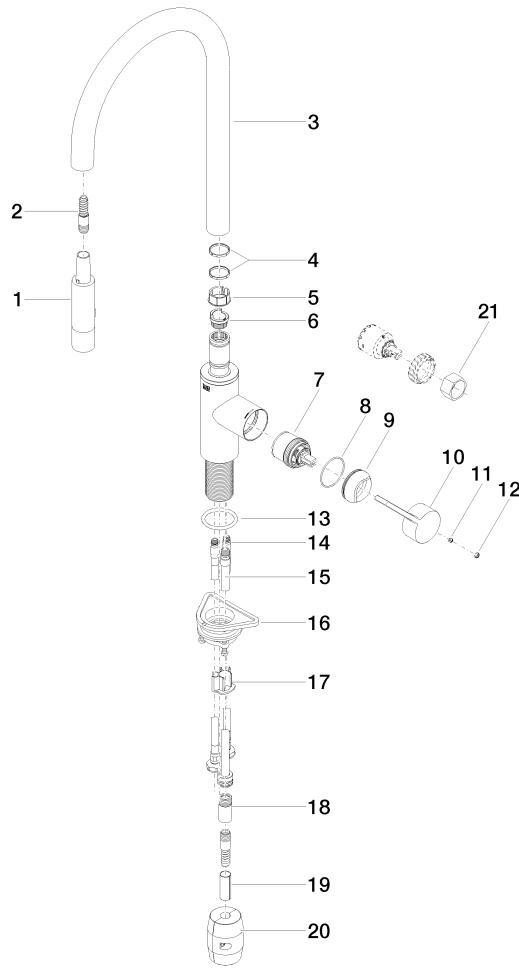

TARA ULTRA Single-lever mixer Pull-down with spray function - Champagne (22kt Gold)

TARA ULTRA

33 870 875

- 240mm projection
- pivotable spout 360°
- Optional swivel limiter available with swivel limiter set 12 823 970 90
- laminar and spray flow
- height of mixer 500 mm
- height up to laminar flow regulator 240 mm
- hole diameter 35 mm
- 1800 mm metal shower hose
- sprayface with anti-scaling system
- max. flow 10.4 l/min at 3 bar flow pressure
- lead-free
- This product can help a building meet the requirements of Green Building Rating Systems, e.g. LEED®, BREEAM®, DGNB

Recommended miscellaneous

Swivel limitation set -

12 823 970 90

Recommended miscellaneous

Dispenser without rosette - Champagne (22kt Gold)

82 424 970-47

Recommended miscellaneous

Strainer waste with control handle - Champagne (22kt Gold)

10 712 970-47

33 870 875

mm [inches]

Flow rate chart

Certificates

LGA_28657.

GDV_0400314.

33 870 875

TARA ULTRA Single-lever mixer Pull-down with spray function - Champagne (22kt Gold)

TARA ULTRA

33 870 875

Spare parts list

No.	Item Number	Name	Quantity used	Delivery time
1	90 12 11 148 00-47	shower	1	-
Spare part can no longer be ordered, please order the replacement item				
2	04 30 02 120 00-85	hose	1	30
3	90 28 22 304 00-47	spout	1	30
4	09 28 10 160 90	ring	2	2
5	09 18 40 186 90	sleeve	1	2
6	09 30 11 203 90	ring	1	2
7	90 15 05 064 05 90	cartridge	1	2
8	09 14 10 190 90	seal	1	2
9	09 28 30 030-47	cover	1	60
10	09 20 87 020-47	handle	1	30
11	90 31 11 063 00 90	pin	1	2
12	90 31 20 087 00-47	plug	1	30
13	09 14 10 036 90	seal	1	2
14	04 30 04 101 00 90	hose	2	2
15	04 28 20 067 00 90	pipe	1	2
16	04 30 11 040 00 90	fixing set	1	2
17	09 20 93 056 90	insert	1	2
18	90 24 03 253 00 90	adaptor	1	2
19	09 30 03 038 90	hose	1	2
20	04 21 50 010 00 90	accessories	1	2
21	90 30 09 031 00 90	key	1	2