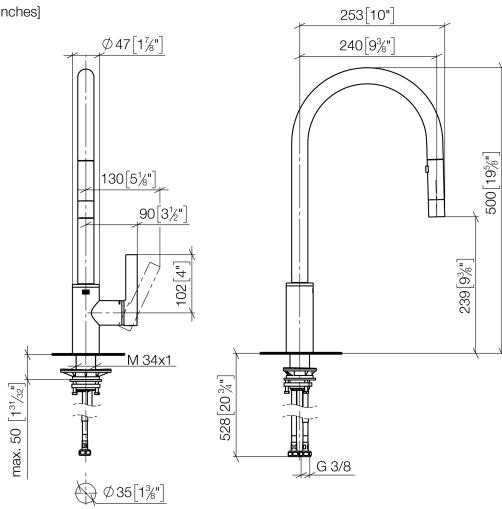

TARA ULTRA Single-lever mixer Pull-down with spray function - Champagne (22kt Gold)

TARA ULTRA

33 870 875

- 240mm projection
- pivotable spout 360°
- Optional swivel limiter available with swivel limiter set 12 823 970 90
- laminar and spray flow
- height of mixer 500 mm
- height up to laminar flow regulator 240 mm
- hole diameter 35 mm
- 1800 mm metal shower hose
- sprayface with anti-scaling system
- max. flow 10.4 l/min at 3 bar flow pressure
- lead-free
- This product can help a building meet the requirements of Green Building Rating Systems, e.g. LEED®, BREEAM®, DGNB

10 712 970-47

33 870 875

mm [inches]

Flow rate chart

Certificates

LGA_28657.

GDV_0400314.

33 870 875

TARA ULTRA Single-lever mixer Pull-down with spray function - Champagne (22kt Gold)

TARA ULTRA

33 870 875

Spare parts list

No.	Item Number	Name	Quantity used	Delivery time
1	90 12 11 148 00-47	shower	1	-
Spare part can no longer be ordered, please order the replacement item				
2	04 30 02 120 00-85	hose	1	30
3	90 28 22 304 00-47	spout	1	30
4	09 28 10 160 90	ring	2	2
5	09 18 40 186 90	sleeve	1	2
6	09 30 11 203 90	ring	1	2
7	90 15 05 064 05 90	cartridge	1	2
8	09 14 10 190 90	seal	1	2
9	09 28 30 030-47	cover	1	60
10	09 20 87 020-47	handle	1	30
11	90 31 11 063 00 90	pin	1	2
12	90 31 20 087 00-47	plug	1	30
13	09 14 10 036 90	seal	1	2
14	04 30 04 101 00 90	hose	2	2
15	04 28 20 067 00 90	pipe	1	2
16	04 30 11 040 00 90	fixing set	1	2
17	09 20 93 056 90	insert	1	2
18	90 24 03 253 00 90	adaptor	1	2
19	09 30 03 038 90	hose	1	2
20	04 21 50 010 00 90	accessories	1	2
21	90 30 09 031 00 90	key	1	2