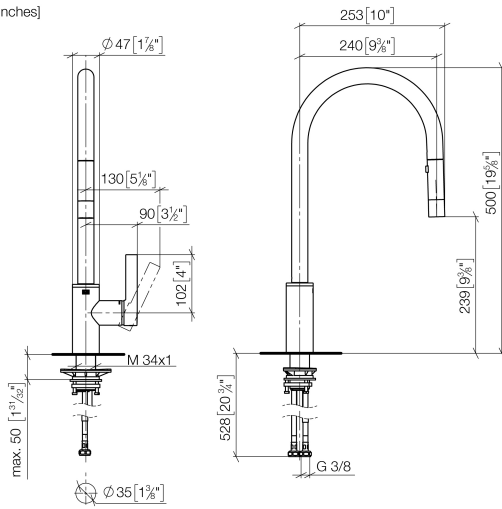

**TARA ULTRA Single-lever mixer Pull-down with spray function - Brushed Chrome**

TARA ULTRA

33 870 875

- 240mm projection
- pivotable spout 360°
- Optional swivel limiter available with swivel limiter set 12 823 970 90
- laminar and spray flow
- height of mixer 500 mm
- height up to laminar flow regulator 240 mm
- hole diameter 35 mm
- 1800 mm metal shower hose
- sprayface with anti-scaling system
- max. flow 10.4 l/min at 3 bar flow pressure
- lead-free
- This product can help a building meet the requirements of Green Building Rating Systems, e.g. LEED®, BREEAM®, DGNB

**Recommended miscellaneous**

**Swivel limitation set -**

12 823 970 90

**Recommended miscellaneous**

**Dispenser without rosette -  
Brushed Chrome**

82 424 970-93

**Recommended miscellaneous**

**Strainer waste with control handle -  
Brushed Chrome**

10 712 970-93

33 870 875  
mm [inches]

**Flow rate chart**

**Certificates**

LGA\_28657.

GDV\_0400314.

33 870 875

Spare parts list

No.	Item Number	Name	Quantity used	Delivery time
1	90 12 11 148 00-93	shower	1	20
2	04 30 02 120 00-85	hose	1	30
3	90 28 22 304 00-93	spout	1	20
4	09 28 10 160 90	ring	2	2
5	09 18 40 186 90	sleeve	1	2
6	09 30 11 203 90	ring	1	2
7	90 15 05 064 05 90	cartridge	1	2
8	09 14 10 190 90	seal	1	2
9	09 28 30 030-93	cover	1	60
10	09 20 87 020-93	handle	1	60
11	90 31 11 063 00 90	pin	1	2
12	90 31 20 087 00-93	plug	1	20
13	09 14 10 036 90	seal	1	2
14	04 30 04 101 00 90	hose	2	2
15	04 28 20 067 00 90	pipe	1	2
16	04 30 11 040 00 90	fixing set	1	2
17	09 20 93 056 90	insert	1	2
18	90 24 03 253 00 90	adaptor	1	2
19	09 30 03 038 90	hose	1	2
20	04 21 50 010 00 90	accessories	1	2
21	90 30 09 031 00 90	key	1	2