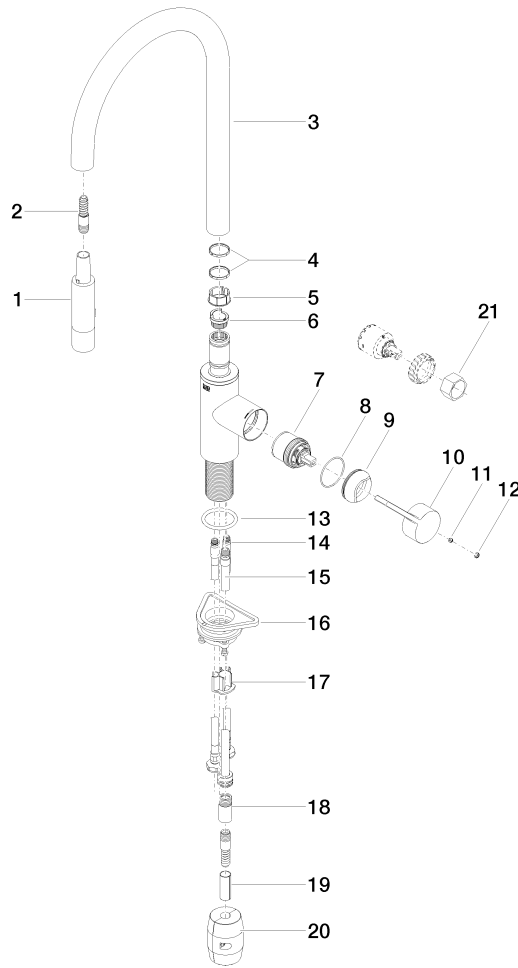

**TARA ULTRA Single-lever mixer Pull-down with spray function - Brushed Chrome**

TARA ULTRA

33 870 875

- 240mm projection
- pivotable spout 360°
- Optional swivel limiter available with swivel limiter set 12 823 970 90
- laminar and spray flow
- height of mixer 500 mm
- height up to laminar flow regulator 240 mm
- hole diameter 35 mm
- 1800 mm metal shower hose
- sprayface with anti-scaling system
- max. flow 10.4 l/min at 3 bar flow pressure
- lead-free
- This product can help a building meet the requirements of Green Building Rating Systems, e.g. LEED®, BREEAM®, DGNB

**Recommended miscellaneous**

**Swivel limitation set -**

12 823 970 90

**Recommended miscellaneous**

**Dispenser without rosette -  
Brushed Chrome**

82 424 970-93

**Recommended miscellaneous**

**Strainer waste with control handle -  
Brushed Chrome**

10 712 970-93

33 870 875  
mm [inches]

**Flow rate chart**

**Certificates**

LGA\_28657.

GDV\_0400314.

33 870 875

Spare parts list

No.	Item Number	Name	Quantity used	Delivery time
1	90 12 11 148 00-93	shower	1	20
2	04 30 02 120 00-85	hose	1	30
3	90 28 22 304 00-93	spout	1	20
4	09 28 10 160 90	ring	2	2
5	09 18 40 186 90	sleeve	1	2
6	09 30 11 203 90	ring	1	2
7	90 15 05 064 05 90	cartridge	1	2
8	09 14 10 190 90	seal	1	2
9	09 28 30 030-93	cover	1	60
10	09 20 87 020-93	handle	1	60
11	90 31 11 063 00 90	pin	1	2
12	90 31 20 087 00-93	plug	1	20
13	09 14 10 036 90	seal	1	2
14	04 30 04 101 00 90	hose	2	2
15	04 28 20 067 00 90	pipe	1	2
16	04 30 11 040 00 90	fixing set	1	2
17	09 20 93 056 90	insert	1	2
18	90 24 03 253 00 90	adaptor	1	2
19	09 30 03 038 90	hose	1	2
20	04 21 50 010 00 90	accessories	1	2
21	90 30 09 031 00 90	key	1	2