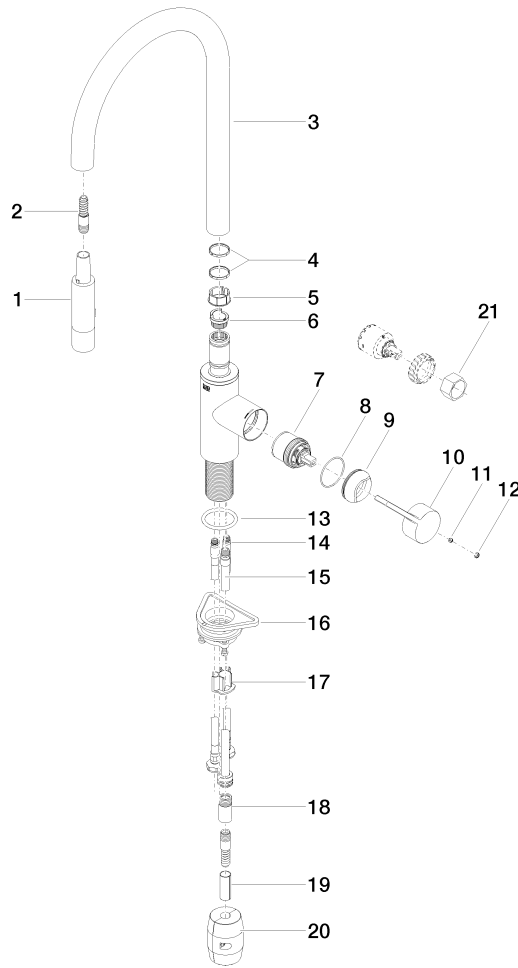

TARA ULTRA Single-lever mixer Pull-down with spray function - Brushed Dark Platinum

TARA ULTRA

33 870 875

- 240mm projection
- pivotable spout 360°
- Optional swivel limiter available with swivel limiter set 12 823 970 90
- laminar and spray flow
- height of mixer 500 mm
- height up to laminar flow regulator 240 mm
- hole diameter 35 mm
- 1800 mm metal shower hose
- sprayface with anti-scaling system
- max. flow 10.4 l/min at 3 bar flow pressure
- lead-free
- This product can help a building meet the requirements of Green Building Rating Systems, e.g. LEED®, BREEAM®, DGNB

Recommended miscellaneous

Swivel limitation set -

12 823 970 90

Recommended miscellaneous

Strainer waste with control handle - Brushed Dark Platinum

10 712 970-99

Recommended miscellaneous

Dispenser without rosette - Brushed Dark Platinum

82 424 970-99

33 870 875
mm [inches]

Flow rate chart

Certificates

Belgaqua_21-027- 27_3. LGA_28657. GDV_0400314.

33 870 875

Spare parts list

No.	Item Number	Name	Quantity used	Delivery time
1	90 12 11 148 00-99	shower	1	30
2	04 30 02 120 00-85	hose	1	30
3	90 28 22 304 00-99	spout	1	30
4	09 28 10 160 90	ring	2	2
5	09 18 40 186 90	sleeve	1	2
6	09 30 11 203 90	ring	1	2
7	90 15 05 064 05 90	cartridge	1	2
8	09 14 10 190 90	seal	1	2
9	09 28 30 030-99	cover	1	30
10	09 20 87 020-99	handle	1	30
11	90 31 11 063 00 90	pin	1	2
12	90 31 20 087 00-99	plug	1	30
13	09 14 10 036 90	seal	1	2
14	04 30 04 101 00 90	hose	2	2
15	04 28 20 067 00 90	pipe	1	2
16	04 30 11 040 00 90	fixing set	1	2
17	09 20 93 056 90	insert	1	2
18	90 24 03 253 00 90	adaptor	1	2
19	09 30 03 038 90	hose	1	2
20	04 21 50 010 00 90	accessories	1	2
21	90 30 09 031 00 90	key	1	2