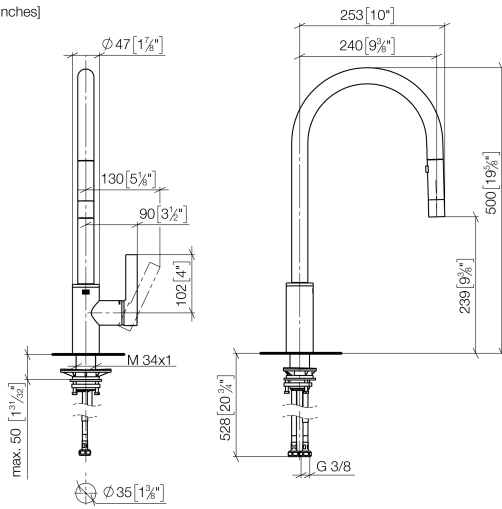

TARA ULTRA Single-lever mixer Pull-down with spray function - Brushed Dark Platinum

TARA ULTRA

33 870 875

- 240mm projection
- pivotable spout 360°
- Optional swivel limiter available with swivel limiter set 12 823 970 90
- laminar and spray flow
- height of mixer 500 mm
- height up to laminar flow regulator 240 mm
- hole diameter 35 mm
- 1800 mm metal shower hose
- sprayface with anti-scaling system
- max. flow 10.4 l/min at 3 bar flow pressure
- lead-free
- This product can help a building meet the requirements of Green Building Rating Systems, e.g. LEED®, BREEAM®, DGNB

Recommended miscellaneous

Swivel limitation set -

12 823 970 90

Recommended miscellaneous

Strainer waste with control handle - Brushed Dark Platinum

10 712 970-99

Recommended miscellaneous

Dispenser without rosette - Brushed Dark Platinum

82 424 970-99

33 870 875
mm [inches]

Flow rate chart

Certificates

Belgaqua_21-027- 27_3. LGA_28657. GDV_0400314.

33 870 875

Spare parts list

No.	Item Number	Name	Quantity used	Delivery time
1	90 12 11 148 00-99	shower	1	30
2	04 30 02 120 00-85	hose	1	30
3	90 28 22 304 00-99	spout	1	30
4	09 28 10 160 90	ring	2	2
5	09 18 40 186 90	sleeve	1	2
6	09 30 11 203 90	ring	1	2
7	90 15 05 064 05 90	cartridge	1	2
8	09 14 10 190 90	seal	1	2
9	09 28 30 030-99	cover	1	30
10	09 20 87 020-99	handle	1	30
11	90 31 11 063 00 90	pin	1	2
12	90 31 20 087 00-99	plug	1	30
13	09 14 10 036 90	seal	1	2
14	04 30 04 101 00 90	hose	2	2
15	04 28 20 067 00 90	pipe	1	2
16	04 30 11 040 00 90	fixing set	1	2
17	09 20 93 056 90	insert	1	2
18	90 24 03 253 00 90	adaptor	1	2
19	09 30 03 038 90	hose	1	2
20	04 21 50 010 00 90	accessories	1	2
21	90 30 09 031 00 90	key	1	2