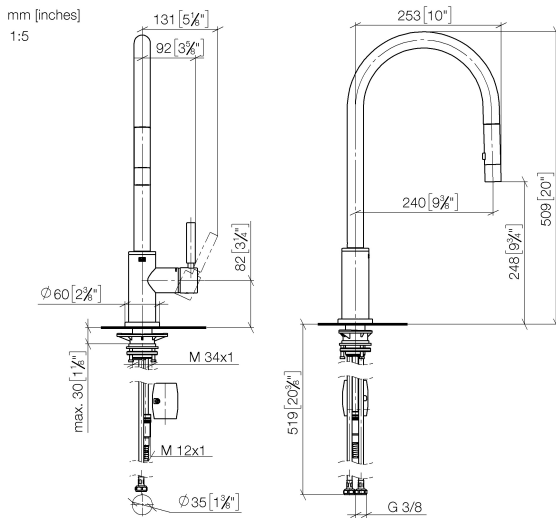

33 870 888

- 240mm projection
- pivotable spout 360°
- Optional swivel limiter available with swivel limiter set 12 823 970 90
- laminar and spray flow
- 1800 mm metal shower hose
- sprayface with anti-scaling system
- max. flow 10.4 l/min at 3 bar flow pressure
- lead-free
- This product can help a building meet the requirements of Green Building Rating Systems, e.g. LEED®, BREEAM®, DGNB

Recommended miscellaneous

Swivel limitation set -

12 823 970 90

Recommended miscellaneous

Strainer waste with control handle - Brushed Platinum 10 710 970-06

Recommended miscellaneous

Dispenser with rosette - Brushed Platinum 82 444 970-06

33 870 888

Flow rate chart

Certificates

LGA_38636.

Belgaqua_24-005-
27_3.

33 870 888

Spare parts list

No.	Item Number	Name	Quantity used	Delivery time
1	90 12 11 148 00-06	shower	1	10
2	04 30 02 120 00-85	hose	1	30
3	90 28 22 304 00-06	spout	1	10
4	09 28 10 160 90	ring	2	2
5	09 18 40 186 90	sleeve	1	2
6	90 15 05 064 05 90	cartridge	1	2
7	09 14 10 190 90	seal	1	2
8	09 28 30 030-06	cover	1	10
9	90 20 66 027 00-06	handle	1	10
10	09 14 10 036 90	seal	1	2
11	90 27 22 047 00-06	rosette	1	-
Spare part can no longer be ordered, please order the replacement item				
12	09 14 10 050 90	seal	1	2
13	04 30 11 040 00 90	fixing set	1	2
14	09 20 93 056 90	insert	1	2
15	04 30 04 101 00 90	hose	2	2
16	04 28 20 067 00 90	pipe	1	2
17	90 24 03 253 00 90	adaptor	1	2
18	04 21 50 010 00 90	accessories	1	2