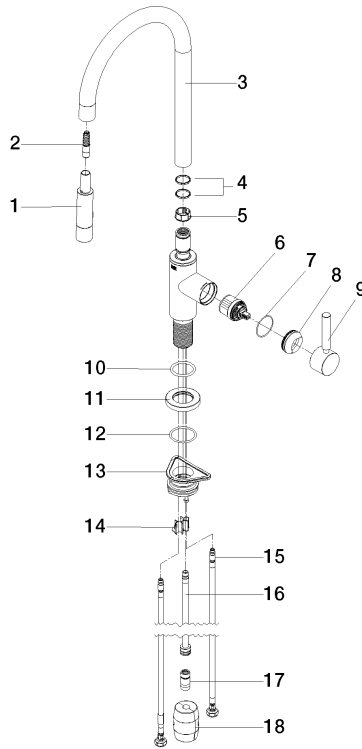

33 870 888

- 240mm projection
- pivotable spout 360°
- Optional swivel limiter available with swivel limiter set 12 823 970 90
- laminar and spray flow
- 1800 mm metal shower hose
- sprayface with anti-scaling system
- max. flow 10.4 l/min at 3 bar flow pressure
- lead-free
- This product can help a building meet the requirements of Green Building Rating Systems, e.g. LEED®, BREEAM®, DGNB

Recommended miscellaneous

Swivel limitation set -

12 823 970 90

Recommended miscellaneous

Strainer waste with control handle - Brushed Platinum 10 710 970-06

Recommended miscellaneous

Dispenser with rosette - Brushed Platinum 82 444 970-06

33 870 888

Flow rate chart

Certificates

LGA_38636.

Belgaqua_24-005-
27_3.

33 870 888

Spare parts list

No.	Item Number	Name	Quantity used	Delivery time
1	90 12 11 148 00-06	shower	1	10
2	04 30 02 120 00-85	hose	1	30
3	90 28 22 304 00-06	spout	1	10
4	09 28 10 160 90	ring	2	2
5	09 18 40 186 90	sleeve	1	2
6	90 15 05 064 05 90	cartridge	1	2
7	09 14 10 190 90	seal	1	2
8	09 28 30 030-06	cover	1	10
9	90 20 66 027 00-06	handle	1	10
10	09 14 10 036 90	seal	1	2
11	90 27 22 047 00-06	rosette	1	-
Spare part can no longer be ordered, please order the replacement item				
12	09 14 10 050 90	seal	1	2
13	04 30 11 040 00 90	fixing set	1	2
14	09 20 93 056 90	insert	1	2
15	04 30 04 101 00 90	hose	2	2
16	04 28 20 067 00 90	pipe	1	2
17	90 24 03 253 00 90	adaptor	1	2
18	04 21 50 010 00 90	accessories	1	2