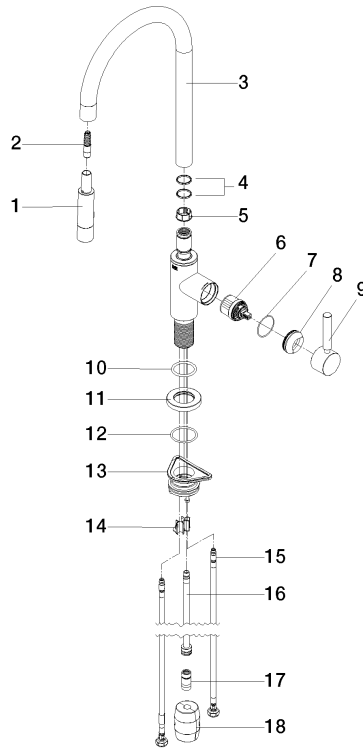

TARA Single-lever mixer Pull-down with spray function - Champagne (22kt Gold)

TARA

33 870 888

- 240mm projection
- pivotable spout 360°
- Optional swivel limiter available with swivel limiter set 12 823 970 90
- laminar and spray flow
- 1800 mm metal shower hose
- sprayface with anti-scaling system
- max. flow 10.4 l/min at 3 bar flow pressure
- lead-free
- This product can help a building meet the requirements of Green Building Rating Systems, e.g. LEED®, BREEAM®, DGNB

33 870 888

mm [inches]

1:5

Flow rate chart

Certificates

LGA_38636.

Belgaqua_24-005-27_3.

33 870 888

TARA Single-lever mixer Pull-down with spray function - Champagne (22kt Gold)

TARA

33 870 888

Spare parts list

No.	Item Number	Name	Quantity used	Delivery time
1	90 12 11 148 00-47	shower	1	-
Spare part can no longer be ordered, please order the replacement item				
2	04 30 02 120 00-85	hose	1	30
3	90 28 22 304 00-47	spout	1	30
4	09 28 10 160 90	ring	2	2
5	09 18 40 186 90	sleeve	1	2
6	90 15 05 064 05 90	cartridge	1	2
7	09 14 10 190 90	seal	1	2
8	09 28 30 030-47	cover	1	60
9	90 20 66 027 00-47	handle	1	30
10	09 14 10 036 90	seal	1	2
11	90 27 22 047 00-47	rosette	1	-
Spare part can no longer be ordered, please order the replacement item				
12	09 14 10 050 90	seal	1	2
13	04 30 11 040 00 90	fixing set	1	2
14	09 20 93 056 90	insert	1	2
15	04 30 04 101 00 90	hose	2	2
16	04 28 20 067 00 90	pipe	1	2
17	90 24 03 253 00 90	adaptor	1	2
18	04 21 50 010 00 90	accessories	1	2