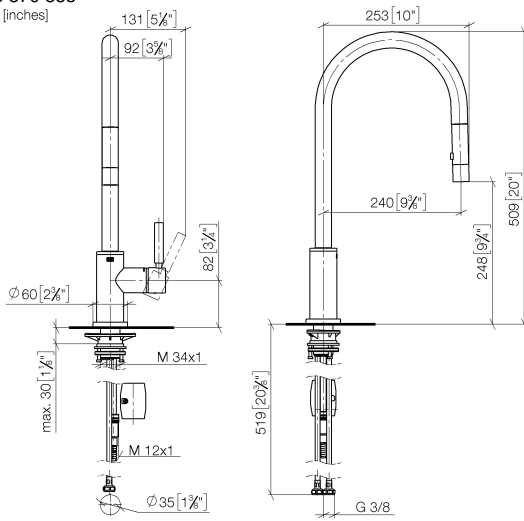

TARA Single-lever mixer Pull-down with spray function - Champagne (22kt Gold)

TARA

33 870 888

- 240mm projection
- pivotable spout 360°
- Optional swivel limiter available with swivel limiter set 12 823 970 90
- laminar and spray flow
- 1800 mm metal shower hose
- sprayface with anti-scaling system
- max. flow 10.4 l/min at 3 bar flow pressure
- lead-free
- This product can help a building meet the requirements of Green Building Rating Systems, e.g. LEED®, BREEAM®, DGNB

33 870 888

mm [inches]

1:5

Flow rate chart

Certificates

LGA_38636.

Belgaqua_24-005-27_3.

33 870 888

TARA Single-lever mixer Pull-down with spray function - Champagne (22kt Gold)

TARA

33 870 888

Spare parts list

No.	Item Number	Name	Quantity used	Delivery time
1	90 12 11 148 00-47	shower	1	-
Spare part can no longer be ordered, please order the replacement item				
2	04 30 02 120 00-85	hose	1	30
3	90 28 22 304 00-47	spout	1	30
4	09 28 10 160 90	ring	2	2
5	09 18 40 186 90	sleeve	1	2
6	90 15 05 064 05 90	cartridge	1	2
7	09 14 10 190 90	seal	1	2
8	09 28 30 030-47	cover	1	60
9	90 20 66 027 00-47	handle	1	30
10	09 14 10 036 90	seal	1	2
11	90 27 22 047 00-47	rosette	1	-
Spare part can no longer be ordered, please order the replacement item				
12	09 14 10 050 90	seal	1	2
13	04 30 11 040 00 90	fixing set	1	2
14	09 20 93 056 90	insert	1	2
15	04 30 04 101 00 90	hose	2	2
16	04 28 20 067 00 90	pipe	1	2
17	90 24 03 253 00 90	adaptor	1	2
18	04 21 50 010 00 90	accessories	1	2