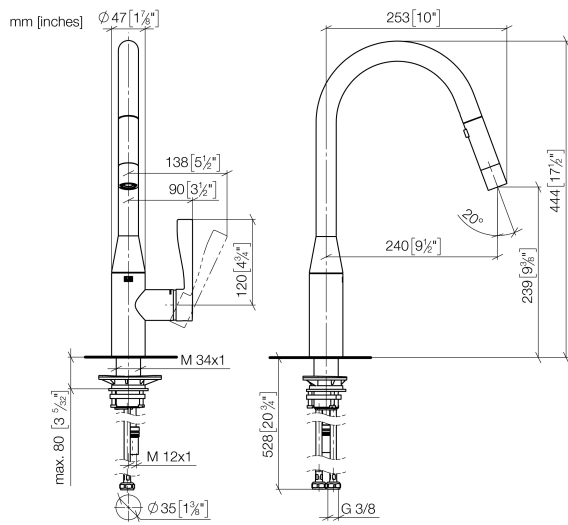

33 870 895

- 240mm projection
- pivotable spout 360°
- Optional swivel limiter available with swivel limiter set 12 821 970 90
- laminar and spray flow
- height of mixer 444 mm
- height up to laminar flow regulator 240 mm
- hole diameter 35 mm
- 1800 mm metal shower hose
- sprayface with anti-scaling system
- max. flow 10.4 l/min at 3 bar flow pressure
- lead-free
- This product can help a building meet the requirements of Green Building Rating Systems, e.g. LEED®, BREEAM®, DGNB

Recommended miscellaneous

Swivel limitation set - 12 821 970 90

Recommended miscellaneous

Strainer waste with control handle - Brushed Platinum 10 712 970-06

Recommended miscellaneous

Dispenser without rosette - Brushed Platinum 82 424 970-06

33 870 895

Flow rate chart

Certificates

Belgaqua_21-027- 27_3. LGA_28657. GDV_0400314.

33 870 895

Spare parts list

No.	Item Number	Name	Quantity used	Delivery time
1	90 12 11 148 00-06	shower	1	10
2	04 30 02 120 00-85	hose	1	30
3	90 28 22 302 00-06	spout	1	10
4	09 28 10 160 90	ring	1	2
5	09 28 10 162 90	ring	1	2
6	09 28 10 161 90	ring	1	2
7	90 15 05 064 00 90	cartridge	1	2
8	09 23 10 072 90	nut	1	60
9	09 14 10 190 90	seal	1	2
10	09 28 30 030-06	cover	1	10
11	09 20 89 020-06	handle	1	10
12	90 31 11 063 00 90	pin	1	2
13	90 31 20 087 00-06	plug	1	10
14	04 30 04 101 00 90	hose	2	2
15	04 28 20 067 00 90	pipe	1	2
16	04 30 11 040 00 90	fixing set	1	2
17	09 20 93 056 90	insert	1	2
18	90 24 03 253 00 90	adaptor	1	2
19	09 30 03 038 90	hose	1	2
20	04 21 50 010 00 90	accessories	1	2
21	90 30 09 031 00 90	key	1	2