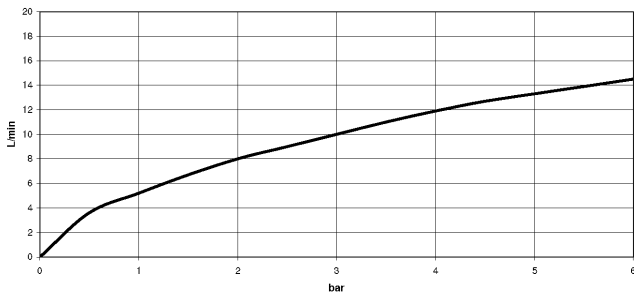

SYNC Single-lever mixer Pull-down with spray function - Brushed Durabron (23kt Gold)

SYNC

33 870 895

- 240mm projection
- pivotable spout 360°
- Optional swivel limiter available with swivel limiter set 12 821 970 90
- laminar and spray flow
- height of mixer 444 mm
- height up to laminar flow regulator 240 mm
- hole diameter 35 mm
- 1800 mm metal shower hose
- sprayface with anti-scaling system
- max. flow 10.4 l/min at 3 bar flow pressure
- lead-free
- This product can help a building meet the requirements of Green Building Rating Systems, e.g. LEED®, BREEAM®, DGNB

33 870 895

mm [inches] $\varnothing 47 [1\frac{1}{8}"]$

Flow rate chart

Certificates

Belgaqua_21-027- 27_3. LGA_28657. GDV_0400314.

33 870 895

Spare parts list

No.	Item Number	Name	Quantity used	Delivery time
1	90 12 11 148 00-28	shower	1	20
2	04 30 02 120 00-85	hose	1	30
3	90 28 22 302 00-28	spout	1	20
4	09 28 10 160 90	ring	1	2
5	09 28 10 162 90	ring	1	2
6	09 28 10 161 90	ring	1	2
7	90 15 05 064 00 90	cartridge	1	2
8	09 23 10 072 90	nut	1	60
9	09 14 10 190 90	seal	1	2
10	09 28 30 030-28	cover	1	20
11	09 20 89 020-28	handle	1	20
12	90 31 11 063 00 90	pin	1	2
13	90 31 20 087 00-28	plug	1	20
14	04 30 04 101 00 90	hose	2	2
15	04 28 20 067 00 90	pipe	1	2
16	04 30 11 040 00 90	fixing set	1	2
17	09 20 93 056 90	insert	1	2
18	90 24 03 253 00 90	adaptor	1	2
19	09 30 03 038 90	hose	1	2
20	04 21 50 010 00 90	accessories	1	2
21	90 30 09 031 00 90	key	1	2