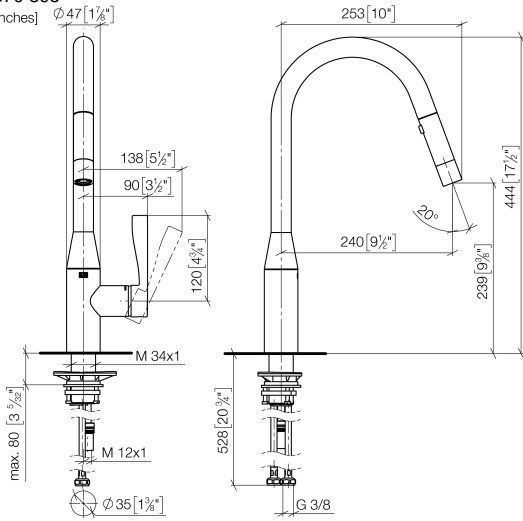

SYNC Single-lever mixer Pull-down with spray function - Champagne (22kt Gold)

SYNC

33 870 895

- 240mm projection
- pivatable spout 360°
- Optional swivel limiter available with swivel limiter set 12 821 970 90
- laminar and spray flow
- height of mixer 444 mm
- height up to laminar flow regulator 240 mm
- hole diameter 35 mm
- 1800 mm metal shower hose
- sprayface with anti-scaling system
- max. flow 10.4 l/min at 3 bar flow pressure
- lead-free
- This product can help a building meet the requirements of Green Building Rating Systems, e.g. LEED®, BREEAM®, DGNB

Recommended miscellaneous

Swivel limitation set - 12 821 970 90

Recommended miscellaneous

Dispenser without rosette - Champagne (22kt Gold) 82 424 970-47

Recommended miscellaneous

Strainer waste with control handle - Champagne (22kt Gold) 10 712 970-47

33 870 895

mm [inches] $\varnothing 47 [1\frac{1}{8}"]$

Flow rate chart

Certificates

LGA_28657.

GDV_0400314.

33 870 895