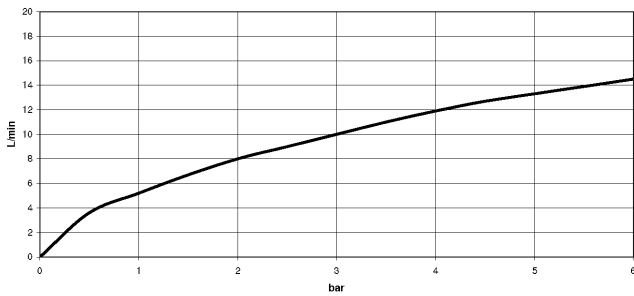

SYNC Single-lever mixer Pull-down with spray function - Champagne (22kt Gold)

SYNC

33 870 895

- 240mm projection
- pivatable spout 360°
- Optional swivel limiter available with swivel limiter set 12 821 970 90
- laminar and spray flow
- height of mixer 444 mm
- height up to laminar flow regulator 240 mm
- hole diameter 35 mm
- 1800 mm metal shower hose
- sprayface with anti-scaling system
- max. flow 10.4 l/min at 3 bar flow pressure
- lead-free
- This product can help a building meet the requirements of Green Building Rating Systems, e.g. LEED®, BREEAM®, DGNB

33 870 895

mm [inches] $\varnothing 47 [1\frac{1}{8}"]$

Flow rate chart

Certificates

LGA_28657.

GDV_0400314.

33 870 895