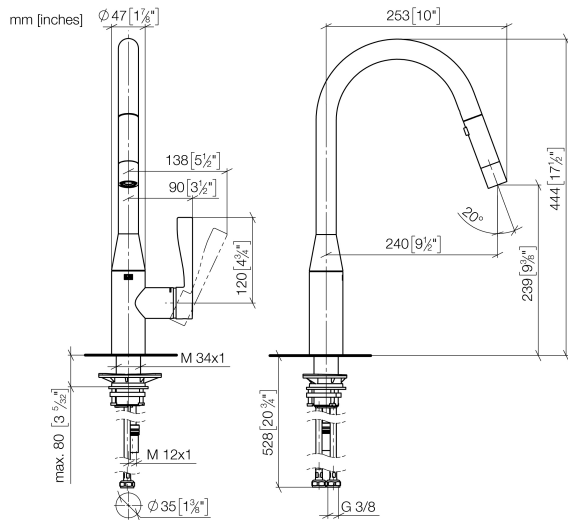

33 870 895

- 240mm projection
- pivotable spout 360°
- Optional swivel limiter available with swivel limiter set 12 821 970 90
- laminar and spray flow
- height of mixer 444 mm
- height up to laminar flow regulator 240 mm
- hole diameter 35 mm
- 1800 mm metal shower hose
- sprayface with anti-scaling system
- max. flow 10.4 l/min at 3 bar flow pressure
- lead-free
- This product can help a building meet the requirements of Green Building Rating Systems, e.g. LEED®, BREEAM®, DGNB

**Recommended miscellaneous**

**Swivel limitation set -** 12 821 970 90

**Recommended miscellaneous**

**Dispenser without rosette -** 82 424 970-93  
**Brushed Chrome**

**Recommended miscellaneous**

**Strainer waste with control handle** 10 712 970-93  
**- Brushed Chrome**

33 870 895

**Flow rate chart**

**Certificates**

LGA\_28657.

GDV\_0400314.

33 870 895