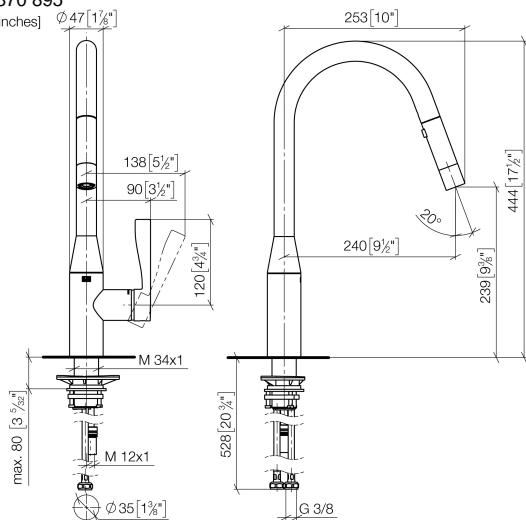

SYNC Single-lever mixer Pull-down with spray function - Brushed Dark Platinum

SYNC

33 870 895

- 240mm projection
- pivotable spout 360°
- Optional swivel limiter available with swivel limiter set 12 821 970 90
- laminar and spray flow
- height of mixer 444 mm
- height up to laminar flow regulator 240 mm
- hole diameter 35 mm
- 1800 mm metal shower hose
- sprayface with anti-scaling system
- max. flow 10.4 l/min at 3 bar flow pressure
- lead-free
- This product can help a building meet the requirements of Green Building Rating Systems, e.g. LEED®, BREEAM®, DGNB

Recommended miscellaneous

Swivel limitation set - 12 821 970 90

Recommended miscellaneous

Dispenser without rosette - Brushed Dark Platinum 82 424 970-99

Recommended miscellaneous

Strainer waste with control handle - Brushed Dark Platinum 10 712 970-99

33 870 895

mm [inches] $\varnothing 47 [1\frac{1}{8}"]$

Flow rate chart

Certificates

Belgaqua_21-027- 27_3. LGA_28657. GDV_0400314.

33 870 895

Spare parts list

No.	Item Number	Name	Quantity used	Delivery time
1	90 12 11 148 00-99	shower	1	30
2	04 30 02 120 00-85	hose	1	30
3	90 28 22 302 00-99	spout	1	30
4	09 28 10 160 90	ring	1	2
5	09 28 10 162 90	ring	1	2
6	09 28 10 161 90	ring	1	2
7	90 15 05 064 00 90	cartridge	1	2
8	09 23 10 072 90	nut	1	60
9	09 14 10 190 90	seal	1	2
10	09 28 30 030-99	cover	1	30
11	09 20 89 020-99	handle	1	30
12	90 31 11 063 00 90	pin	1	2
13	90 31 20 087 00-99	plug	1	30
14	04 30 04 101 00 90	hose	2	2
15	04 28 20 067 00 90	pipe	1	2
16	04 30 11 040 00 90	fixing set	1	2
17	09 20 93 056 90	insert	1	2
18	90 24 03 253 00 90	adaptor	1	2
19	09 30 03 038 90	hose	1	2
20	04 21 50 010 00 90	accessories	1	2
21	90 30 09 031 00 90	key	1	2