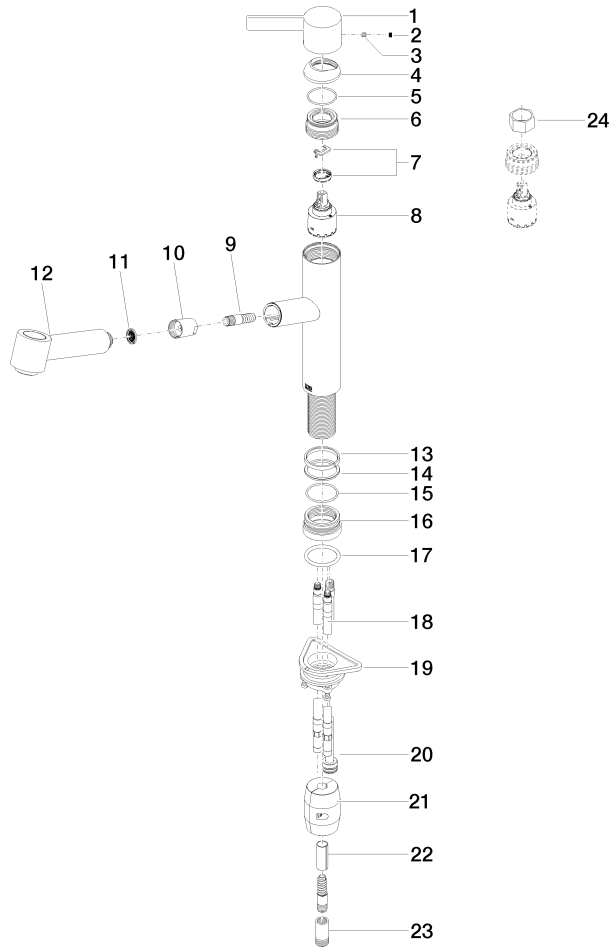

ENO Single-lever mixer Pull-out with spray function - Brushed Durabronz (23kt Gold)

ENO

33 875 760

Parts for other finishes can be found here: [Chrome](#)

ENO Single-lever mixer Pull-out with spray function - Brushed Durabron (23kt Gold)

ENO

33 875 760

Spare parts list

No.	Item Number	Name	Quantity used	Delivery time
1	09 20 76 001-28	handle	1	20
2	90 31 20 109 00 90	plug	1	2
3	90 31 11 030 00 90	pin	1	2
4	09 28 30 012-28	cover	1	20
5	09 14 10 102 90	seal	1	2
6	09 24 04 270 90	nut	1	2
7	90 28 10 148 00 90	accessories	1	2
8	90 15 05 064 00 90	cartridge	1	2
9	04 30 02 121 00-85	hose	1	30
10	90 24 03 255 00-28	sleeve	1	20
11	09 23 01 039 90	sieve	1	2
12	90 12 11 098 00-28	shower	1	20
13	09 14 15 029 90	ring	1	2
14	09 28 10 144 90	ring	1	2
15	09 14 10 034 90	seal	1	2
16	09 27 76 001-28	rosette	1	20
17	09 14 10 036 90	seal	1	2
18	04 30 04 098 00 90	hose	2	60
19	04 30 11 040 00 90	fixing set	1	2
20	04 28 20 067 00 90	pipe	1	2
21	04 21 50 010 00 90	accessories	1	2
22	09 30 03 038 90	hose	1	2
23	90 24 03 253 00 90	adaptor	1	2
24	90 30 09 031 00 90	key	1	2