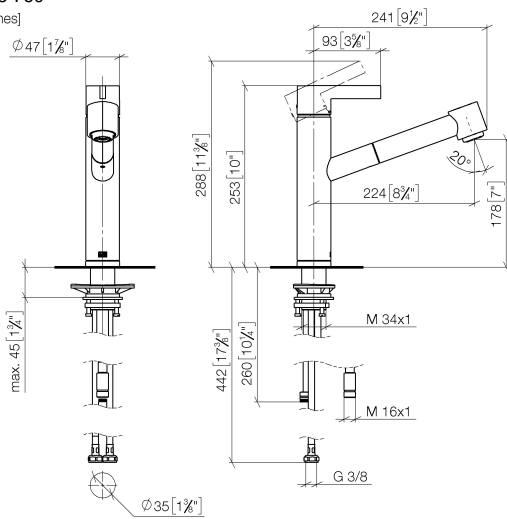

**ENO Single-lever mixer Pull-out with spray function - Brushed Durabron (23kt Gold)**

ENO

33 875 760

- 225mm projection
- pivotable spout 130°
- air-enriched flow and spray flow
- height of mixer 254 mm
- height up to aerator 179 mm
- hole diameter 35 mm
- 1600mm metal shower hose
- max. flow 9.6 l/min at 3 bar flow pressure
- lead-free
- This product can help a building meet the requirements of Green Building Rating Systems, e.g. LEED®, BREEAM®, DGNB

33 875 760

mm [inches]

**Flow rate chart**

**Certificates**

Belgaqua\_21-027- LGA\_28656. GDV\_0400277.  
27\_3.

**ENO Single-lever mixer Pull-out with spray function - Brushed Durabronz (23kt Gold)**

ENO

33 875 760