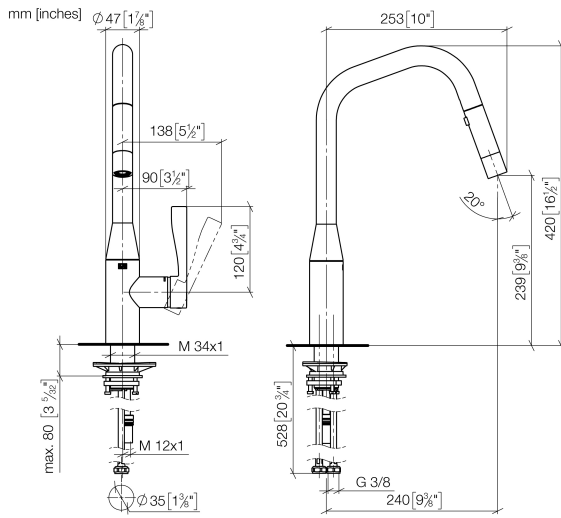

33 875 895

- 240mm projection
- pivotable spout 360°
- Optional swivel limiter available with swivel limiter set 12 821 970 90
- laminar and spray flow
- height of mixer 420 mm
- height up to laminar flow regulator 240 mm
- hole diameter 35 mm
- 1800 mm metal shower hose
- sprayface with anti-scaling system
- max. flow 10.4 l/min at 3 bar flow pressure
- lead-free
- This product can help a building meet the requirements of Green Building Rating Systems, e.g. LEED®, BREEAM®, DGNB

Recommended miscellaneous

Swivel limitation set - 12 821 970 90

Recommended miscellaneous

Strainer waste with control handle - Platinum 10 712 970-08

Recommended miscellaneous

Dispenser without rosette - Platinum 82 424 970-08

33 875 895

Flow rate chart

Certificates

Belgaqua_21-027- 27_3. LGA_28658. GDV_0400314.

33 875 895

Spare parts list

No.	Item Number	Name	Quantity used	Delivery time
1	90 12 11 148 00-08	shower	1	40
2	04 30 02 120 00-85	hose	1	30
3	90 28 22 301 00-08	spout	1	40
4	09 28 10 160 90	ring	1	2
5	09 28 10 162 90	ring	1	2
6	09 28 10 161 90	ring	1	2
7	90 15 05 064 02 90	cartridge	1	2
8	09 14 10 190 90	seal	1	2
9	09 28 30 030-08	cover	1	40
10	09 20 89 020-08	handle	1	40
11	90 31 11 063 00 90	pin	1	2
12	90 31 20 087 00-08	plug	1	40
13	04 30 04 101 00 90	hose	1	2
14	04 28 20 067 00 90	pipe	1	2
15	09 14 10 036 90	seal	1	2
16	04 30 11 040 00 90	fixing set	2	2
17	09 20 93 056 90	insert	1	2
18	90 24 03 253 00 90	adaptor	1	2
19	09 30 03 038 90	hose	1	2
20	04 21 50 010 00 90	accessories	1	2
21	90 30 09 031 00 90	key	1	2