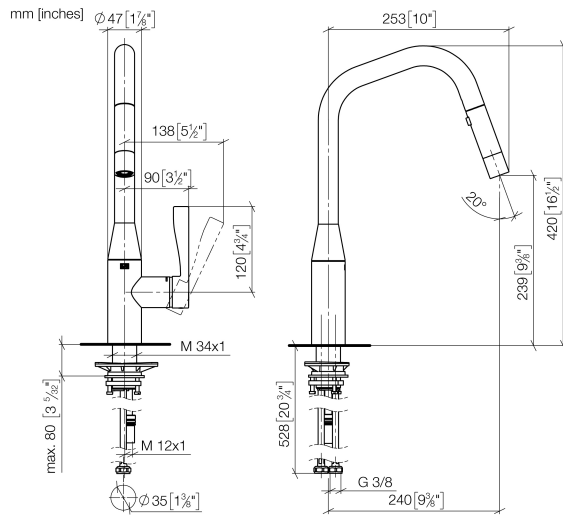

**SYNC Single-lever mixer Pull-down with spray function - Brushed Durabron (23kt Gold)**

SYNC

33 875 895

- 240mm projection
- pivotable spout 360°
- Optional swivel limiter available with swivel limiter set 12 821 970 90
- laminar and spray flow
- height of mixer 420 mm
- height up to laminar flow regulator 240 mm
- hole diameter 35 mm
- 1800 mm metal shower hose
- sprayface with anti-scaling system
- max. flow 10.4 l/min at 3 bar flow pressure
- lead-free
- This product can help a building meet the requirements of Green Building Rating Systems, e.g. LEED®, BREEAM®, DGNB

**Recommended miscellaneous**

**Swivel limitation set -** 12 821 970 90

**Recommended miscellaneous**

**Strainer waste with control handle - Brushed Durabron (23kt Gold)** 10 712 970-28

**Recommended miscellaneous**

**Dispenser without rosette - Brushed Durabron (23kt Gold)** 82 424 970-28

33 875 895

**Flow rate chart**

**Certificates**

Belgaqua\_21-027- 27\_3. LGA\_28658. GDV\_0400314.

33 875 895

### Spare parts list

No.	Item Number	Name	Quantity used	Delivery time
1	90 12 11 148 00-28	shower	1	20
2	04 30 02 120 00-85	hose	1	30
3	90 28 22 301 00-28	spout	1	20
4	09 28 10 160 90	ring	1	2
5	09 28 10 162 90	ring	1	2
6	09 28 10 161 90	ring	1	2
7	90 15 05 064 02 90	cartridge	1	2
8	09 14 10 190 90	seal	1	2
9	09 28 30 030-28	cover	1	20
10	09 20 89 020-28	handle	1	20
11	90 31 11 063 00 90	pin	1	2
12	90 31 20 087 00-28	plug	1	20
13	04 30 04 101 00 90	hose	1	2
14	04 28 20 067 00 90	pipe	1	2
15	09 14 10 036 90	seal	1	2
16	04 30 11 040 00 90	fixing set	2	2
17	09 20 93 056 90	insert	1	2
18	90 24 03 253 00 90	adaptor	1	2
19	09 30 03 038 90	hose	1	2
20	04 21 50 010 00 90	accessories	1	2
21	90 30 09 031 00 90	key	1	2