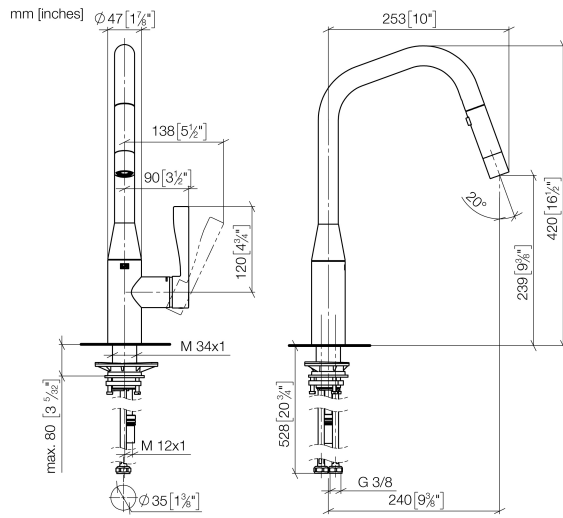

SYNC Single-lever mixer Pull-down with spray function - Brushed Dark Platinum

SYNC

33 875 895

- 240mm projection
- pivotable spout 360°
- Optional swivel limiter available with swivel limiter set 12 821 970 90
- laminar and spray flow
- height of mixer 420 mm
- height up to laminar flow regulator 240 mm
- hole diameter 35 mm
- 1800 mm metal shower hose
- sprayface with anti-scaling system
- max. flow 10.4 l/min at 3 bar flow pressure
- lead-free
- This product can help a building meet the requirements of Green Building Rating Systems, e.g. LEED®, BREEAM®, DGNB

Recommended miscellaneous

Swivel limitation set - 12 821 970 90

Recommended miscellaneous

Dispenser without rosette - Brushed Dark Platinum 82 424 970-99

Recommended miscellaneous

Strainer waste with control handle - Brushed Dark Platinum 10 712 970-99

33 875 895

Flow rate chart

Certificates

Belgaqua_21-027- 27_3. LGA_28658. GDV_0400314.

33 875 895

Spare parts list

No.	Item Number	Name	Quantity used	Delivery time
1	90 12 11 148 00-99	shower	1	30
2	04 30 02 120 00-85	hose	1	30
3	90 28 22 301 00-99	spout	1	30
4	09 28 10 160 90	ring	1	2
5	09 28 10 162 90	ring	1	2
6	09 28 10 161 90	ring	1	2
7	90 15 05 064 02 90	cartridge	1	2
8	09 14 10 190 90	seal	1	2
9	09 28 30 030-99	cover	1	30
10	09 20 89 020-99	handle	1	30
11	90 31 11 063 00 90	pin	1	2
12	90 31 20 087 00-99	plug	1	30
13	04 30 04 101 00 90	hose	1	2
14	04 28 20 067 00 90	pipe	1	2
15	09 14 10 036 90	seal	1	2
16	04 30 11 040 00 90	fixing set	2	2
17	09 20 93 056 90	insert	1	2
18	90 24 03 253 00 90	adaptor	1	2
19	09 30 03 038 90	hose	1	2
20	04 21 50 010 00 90	accessories	1	2
21	90 30 09 031 00 90	key	1	2