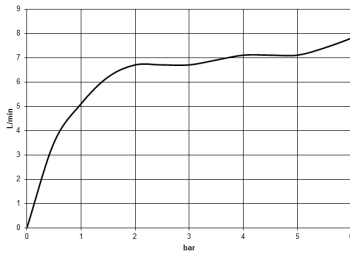

DORNBACHT PIUR Single-lever mixer - Brushed Nickel

33 900 210

- 195mm projection
- max. flow 6.7 l/min at 3 bar flow pressure
- pivotable spout 360°
- air-enriched flow

	Brushed Nickel	33 900 210-70
	Chrome	33 900 210-00
	Soft Black	33 900 210-69

DORNBRACHT PIUR Single-lever mixer - Brushed Nickel

33 900 210

Flow rate chart

Codes & Standards

DIN 4109

ISO 3822

Scottish Water
Byelaws

UK Water Supply
Regulations