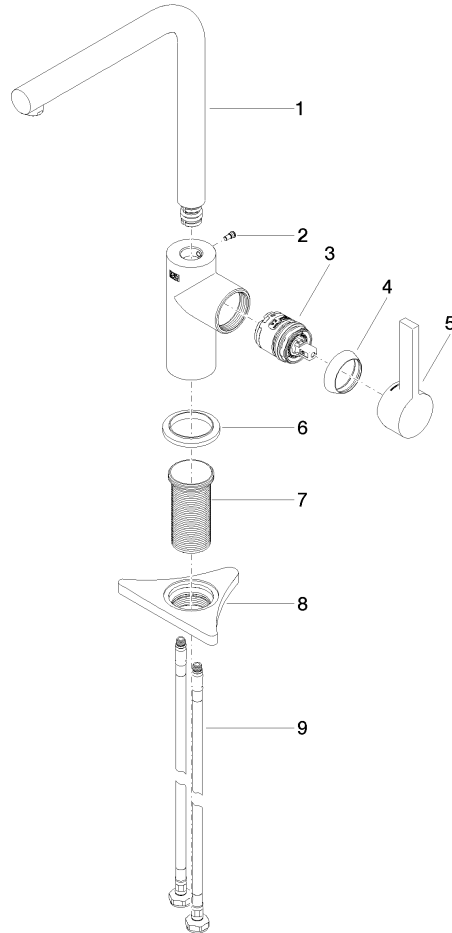

DORNBACHT PIUR Single-lever mixer - Brushed Nickel

33 900 210

- 195mm projection
- max. flow 6.7 l/min at 3 bar flow pressure
- pivotable spout 360°
- air-enriched flow

	Brushed Nickel	33 900 210-70
	Chrome	33 900 210-00
	Soft Black	33 900 210-69

DORNBRACHT PIUR Single-lever mixer - Brushed Nickel

33 900 210

Flow rate chart

Codes & Standards

DIN 4109

ISO 3822

Scottish Water
Byelaws

UK Water Supply
Regulations

Ü-Zeichen

XP P 41-280

DORNBACHT PIUR Single-lever mixer - Brushed Nickel

33 900 210

Certificates

ACS_23 ACC NY

AbP_10

WRAS_2311

DORNBACHT PIUR Single-lever mixer - Brushed Nickel

33 900 210

Parts for other finishes can be found here: [Chrome](#)

DORNBACHT PIUR Single-lever mixer - Brushed Nickel

33 900 210

Spare parts list

No.	Item Number	Name	Quantity used	Delivery time
	90 28 22 380 00-70	spout	9	2