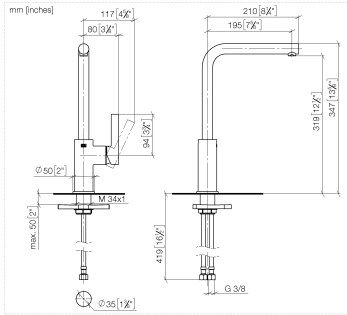

DORNBACHT PIUR Single-lever mixer - Brushed Nickel

33 900 210

- 195mm projection
- max. flow 6.7 l/min at 3 bar flow pressure
- pivotable spout 360°
- air-enriched flow

	Brushed Nickel	33 900 210-70
	Chrome	33 900 210-00
	Soft Black	33 900 210-69

DORNBRACHT PIUR Single-lever mixer - Brushed Nickel

33 900 210

Flow rate chart

Codes & Standards

DIN 4109

ISO 3822

Scottish Water
Byelaws

UK Water Supply
Regulations

Ü-Zeichen

XP P 41-280

DORNBACHT PIUR Single-lever mixer - Brushed Nickel

33 900 210

Certificates

ACS_23 ACC NY

AbP_10

WRAS_2311

DORNBACHT PIUR Single-lever mixer - Brushed Nickel

33 900 210

Parts for other finishes can be found here: [Chrome](#)

DORNBACHT PIUR Single-lever mixer - Brushed Nickel

33 900 210

Spare parts list

No.	Item Number	Name	Quantity used	Delivery time
	90 28 22 380 00-70	spout	9	2