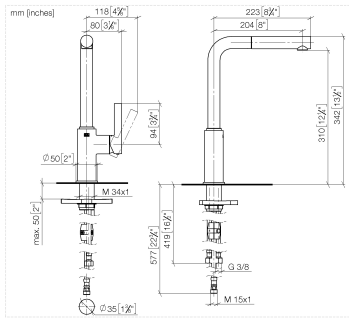

33 950 210

- 204mm projection
- pivotable spout 360°
- air-enriched flow
- max. flow 8 l/min at 3 bar flow pressure
- fabric braided hose 1500 mm

Intrinsic protection against back flow.

	Chrome	33 950 210-00
	Soft Black	33 950 210-69
	Brushed Nickel	33 950 210-70

33 950 210

Flow rate chart

Codes & Standards

DIN 4109

EN 1717

EN 817

ISO 3822

Ü-Zeichen

XP P 41-280

DORNBACHT PIUR Single-lever mixer Pull-out - Chrome

DORNBACHT
PIUR

33 950 210

Certificates and sustainability

Belgaqua_23-012-2 ACS_23 ACC NY AbP_10 DVGW_DW-6506D00

33 950 210

Parts for other finishes can be found here: [Soft Black](#)

Spare parts list

No.	Item Number	Name	Quantity used	Delivery time
	13 90 30 04 110 00 90	hose	1.00	2
	10 90 30 01 200 00 90	shaft	1.00	2
	3 90 23 01 051 00 90	flow reducer	1.00	2
	1 90 12 11 180 00-00	shower	1.00	2
	2 90 14 05 081 00 90	seal	1.00	2
	9 90 27 21 001 00-00	rosette	1.00	2
	12 04 30 04 101 00 90	hose	2.00	2
	4 90 30 02 101 00 90	hose	1.00	2
	8 90 20 21 001 00-00	handle	1.00	2
	7 90 28 30 011 00-00	cover	1.00	2
	11 90 23 10 003 00 90	fixing set	1.00	2
	6 90 15 05 060 00 90	cartridge	1.00	2
	5 90 14 15 060 00 90	gasket kit	1.00	2