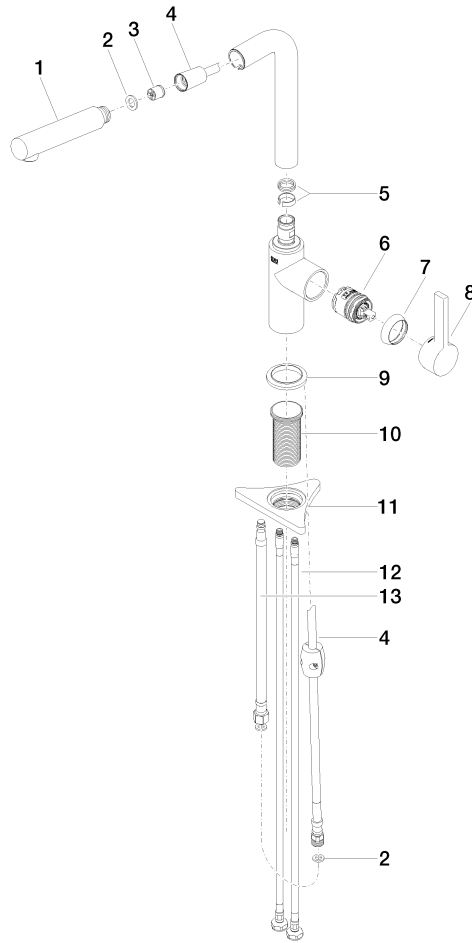

33 950 210

- 204mm projection
- pivotable spout 360°
- air-enriched flow
- max. flow 8 l/min at 3 bar flow pressure
- fabric braided hose 1500 mm

Intrinsic protection against back flow.

	Chrome	33 950 210-00
	Soft Black	33 950 210-69
	Brushed Nickel	33 950 210-70

XP P 41-280

DORNBACHT PIUR Single-lever mixer Pull-out - Chrome

DORNBACHT
PIUR

33 950 210

Certificates and sustainability

Belgaqua_23-012-2 ACS_23 ACC NY AbP_10 DVGW_DW-6506D00

33 950 210

Parts for other finishes can be found here: [Soft Black](#)

Spare parts list

No.	Item Number	Name	Quantity used	Delivery time
	13 90 30 04 110 00 90	hose	1.00	2
	10 90 30 01 200 00 90	shaft	1.00	2
	3 90 23 01 051 00 90	flow reducer	1.00	2
	1 90 12 11 180 00-00	shower	1.00	2
	2 90 14 05 081 00 90	seal	1.00	2
	9 90 27 21 001 00-00	rosette	1.00	2
	12 04 30 04 101 00 90	hose	2.00	2
	4 90 30 02 101 00 90	hose	1.00	2
	8 90 20 21 001 00-00	handle	1.00	2
	7 90 28 30 011 00-00	cover	1.00	2
	11 90 23 10 003 00 90	fixing set	1.00	2
	6 90 15 05 060 00 90	cartridge	1.00	2
	5 90 14 15 060 00 90	gasket kit	1.00	2