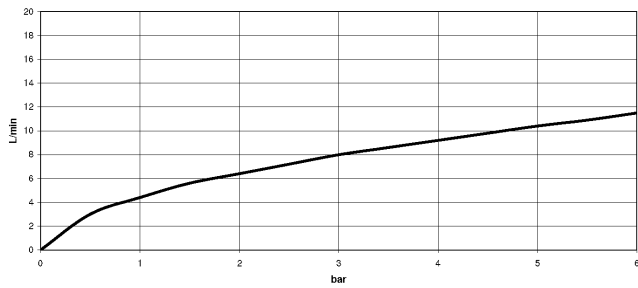

Flow rate chart

Codes & Standards

DIN 4109

EN 1717

EN 817

ISO 3822

Ü-Zeichen

XP P 41-280