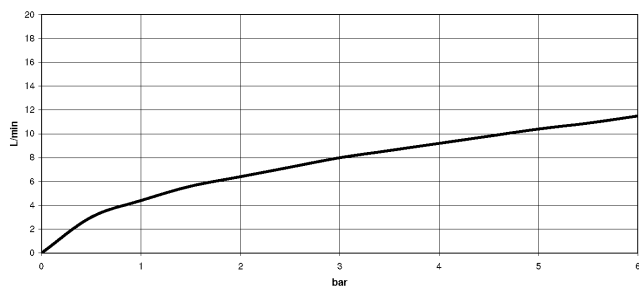

Flow rate chart

Codes & Standards

DIN 4109

EN 1717

EN 817

ISO 3822

Ü-Zeichen

XP P 41-280