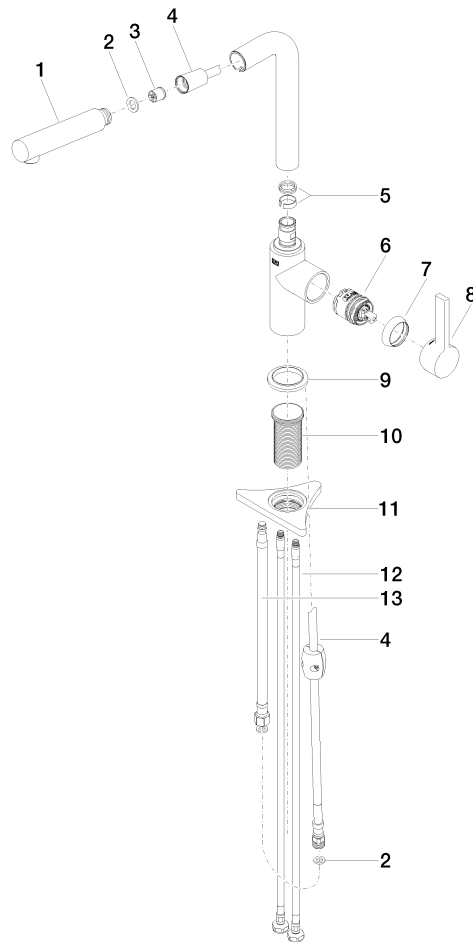

33 950 210

- 204mm projection
- pivotable spout 360°
- air-enriched flow
- max. flow 8 l/min at 3 bar flow pressure
- fabric braided hose 1500 mm

Intrinsic protection against back flow.

	Soft Black	33 950 210-69
	Chrome	33 950 210-00
	Brushed Nickel	33 950 210-70

XP P 41-280

DORNBRACHT PIUR Single-lever mixer Pull-out - Soft Black

DORNBRACHT
PIUR

33 950 210

Certificates and sustainability

Belgaqua_23-012-2 ACS_23 ACC NY AbP_10 DVGW_DW-6506DO0

33 950 210

Parts for other finishes can be found here: [Chrome](#)

Spare parts list

No.	Item Number	Name	Quantity used	Delivery time
4	90 30 02 101 00 90	hose	1.00	2
8	90 20 21 001 00-69	handle	1.00	2
9	90 27 21 001 00-69	rosette	1.00	2
13	90 30 04 110 00 90	hose	1.00	2
3	90 23 01 051 00 90	flow reducer	1.00	2
12	04 30 04 101 00 90	hose	2.00	2
1	90 12 11 180 00-69	shower	1.00	2
10	90 30 01 200 00 90	shaft	1.00	2
7	90 28 30 011 00-69	cover	1.00	2
11	90 23 10 003 00 90	fixing set	1.00	2
2	90 14 05 081 00 90	seal	1.00	2
6	90 15 05 060 00 90	cartridge	1.00	2
5	90 14 15 060 00 90	gasket kit	1.00	2