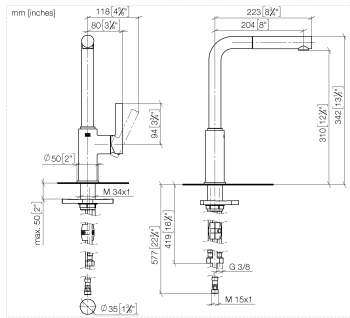

33 950 210

- 204mm projection
- pivotable spout 360°
- air-enriched flow
- max. flow 8 l/min at 3 bar flow pressure
- fabric braided hose 1500 mm

Intrinsic protection against back flow.

	Soft Black	33 950 210-69
	Chrome	33 950 210-00
	Brushed Nickel	33 950 210-70

33 950 210

Flow rate chart

Codes & Standards

DIN 4109

EN 1717

EN 817

ISO 3822

Ü-Zeichen

XP P 41-280

DORNBRACHT PIUR Single-lever mixer Pull-out - Soft Black

DORNBRACHT
PIUR

33 950 210

Certificates and sustainability

Belgaqua_23-012-2 ACS_23 ACC NY AbP_10 DVGW_DW-6506DO0

33 950 210

Parts for other finishes can be found here: [Chrome](#)

Spare parts list

No.	Item Number	Name	Quantity used	Delivery time
4	90 30 02 101 00 90	hose	1.00	2
8	90 20 21 001 00-69	handle	1.00	2
9	90 27 21 001 00-69	rosette	1.00	2
13	90 30 04 110 00 90	hose	1.00	2
3	90 23 01 051 00 90	flow reducer	1.00	2
12	04 30 04 101 00 90	hose	2.00	2
1	90 12 11 180 00-69	shower	1.00	2
10	90 30 01 200 00 90	shaft	1.00	2
7	90 28 30 011 00-69	cover	1.00	2
11	90 23 10 003 00 90	fixing set	1.00	2
2	90 14 05 081 00 90	seal	1.00	2
6	90 15 05 060 00 90	cartridge	1.00	2
5	90 14 15 060 00 90	gasket kit	1.00	2