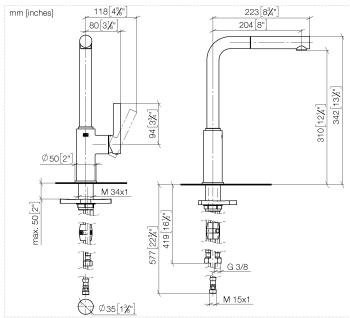

## DORNBACHT PIUR Single-lever mixer Pull-out - Brushed Nickel

---

33 950 210

- 204mm projection
- pivotable spout 360°
- air-enriched flow
- max. flow 8 l/min at 3 bar flow pressure
- fabric braided hose 1500 mm

# DORNBRACHT PIUR Single-lever mixer Pull-out - Brushed Nickel

33 950 210

### Spare parts list

No.	Item Number	Name	Quantity used	Delivery time
	90 12 11 180 00-70	shower	14	2