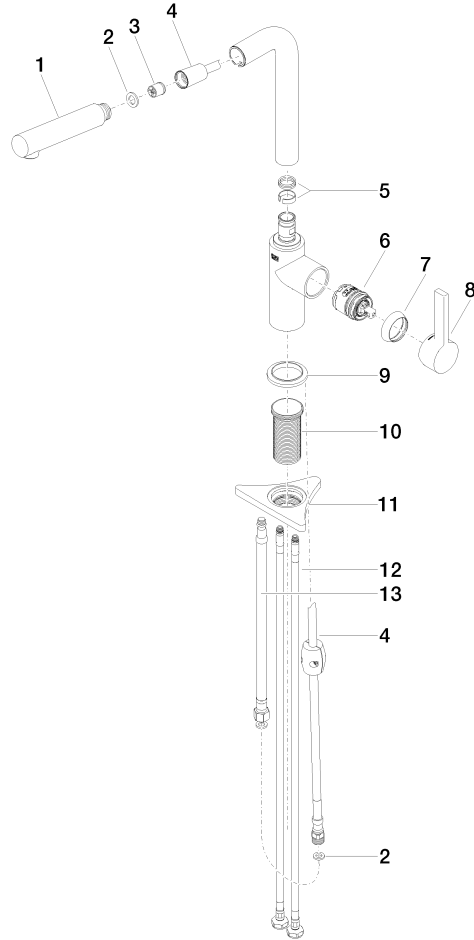

## DORNBACHT PIUR Single-lever mixer Pull-out - Brushed Nickel

---

33 950 210

# DORNBACHT PIUR Single-lever mixer Pull-out - Brushed Nickel

33 950 210

Parts for other finishes can be found here: [Chrome](#)

### Spare parts list

No.	Item Number	Name	Quantity used	Delivery time
	90 12 11 180 00-70	shower	14	2