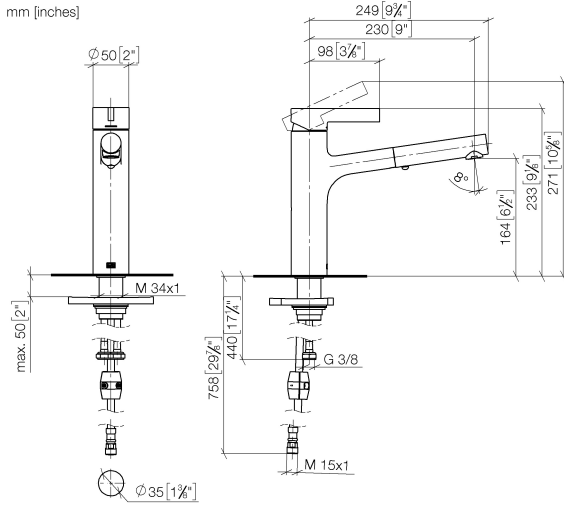

DORNBRACHT LYV Single-lever mixer Pull-out with spray function - Soft Black

33 960 110