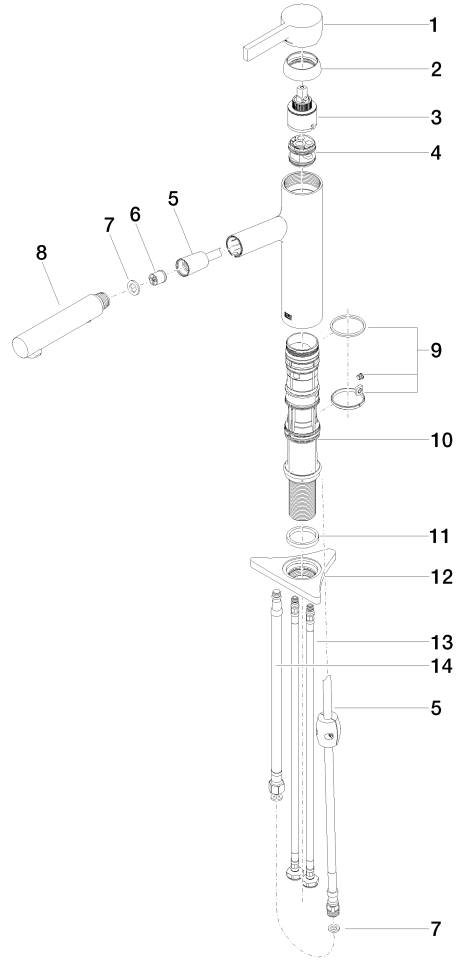

## Flow rate chart

# DORNBACHT LYV Single-lever mixer Pull-out with spray function - Soft Black

33 960 110

Parts for other finishes can be found here: [Chrome](#)

### Spare parts list

No.	Item Number	Name	Quantity used	Delivery time
	90 20 81 001 00-69	handle	15	2