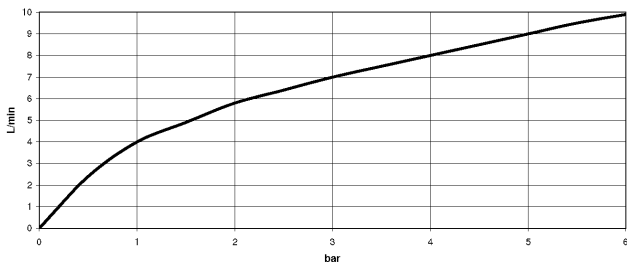

## DORNBACHT LYV Single-lever mixer Pull-out with spray function - Soft Black

---

33 960 110

- 230mm projection
- pivotable spout 120°
- air-enriched flow and spray flow
- fabric braided hose 1500 mm
- max. flow 7 l/min at 3 bar flow pressure

## Flow rate chart