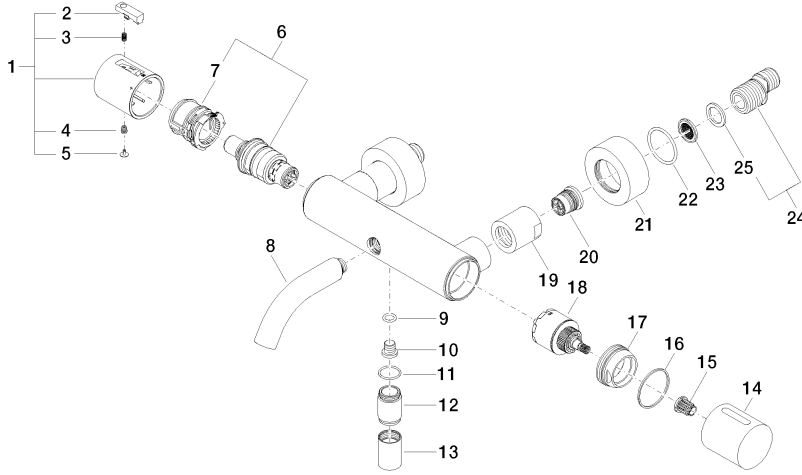

34 201 979

- 210mm projection
- circular normal flow
- rotary diverter with volume control and shut-off function
- 3/8" shower outlet
- slide-on rosettes Ø 60 mm
- 1/2" connection
- gauge 150 mm - 15 mm
- max. flow 16.9 l/min at 3 bar flow pressure

34 201 979

mm [inches]

Flow rate chart

Certificates

LGA_18609.

WRAS_2201054.

Belgaqua_21-032-27_5.

34 201 979

Parts for other
finishes can be found
here: [Chrome](#)

META Bath thermostat for wall mounting without shower set - Brushed Platinum

META

34 201 979

Spare parts list

No.	Item Number	Name	Quantity used	Delivery time
1	90 17 33 004 00-06	handle	1	10
2	90 21 33 011 00-13	handle	1	2
3	90 16 02 027 00 90	spring	1	2
4	90 30 30 136 00 90	screw	1	2
5	90 31 20 049 00-13	plug	1	30
6	90 15 02 070 00 90	cartridge	1	2
7	90 30 40 010 00 90	regulator	1	2
8	90 11 06 214 00-06	spout	1	10
9	09 14 10 139 90	seal	1	2
10	08 30 30 701 90	screw	1	2
11	90 14 10 032 00 90	seal	1	2
12	09 24 03 115 20-06	nipple	1	10
13	90 21 02 069 00-06	cover	1	10
14	09 20 97 020-06	handle	1	10
15	90 12 12 002 00 90	fixing cap	1	2
16	09 14 15 052 90	ring	1	2
17	09 24 04 141-06	nut	1	10
18	90 15 05 033 00 90	diverter	1	2
19	09 23 10 048-06	nut	2	10
20	90 29 05 024 00 90	nipple	2	2
21	09 27 62 004-06	rosette	2	10
22	09 14 10 119 90	seal	2	2
23	09 29 03 020 90	insert	2	2
24	04 11 04 032 00 90	connection	2	2
25	09 14 20 010 90	seal	2	2