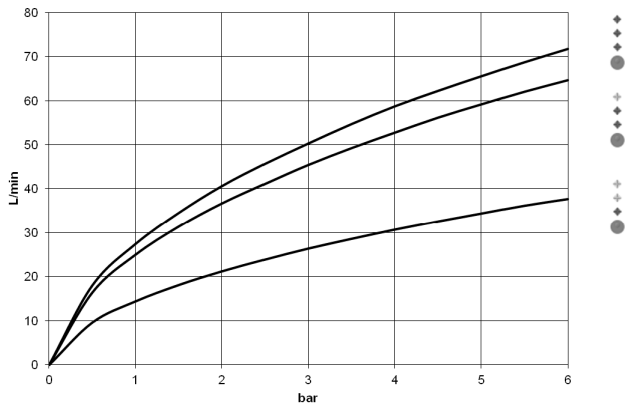

34 201 979

- 210mm projection
- circular normal flow
- rotary diverter with volume control and shut-off function
- 3/8" shower outlet
- slide-on rosettes Ø 60 mm
- 1/2" connection
- gauge 150 mm - 15 mm
- max. flow 16.9 l/min at 3 bar flow pressure

Intrinsic protection against back flow.

	Dark Chrome	34 201 979-19
	Chrome	34 201 979-00
	Brushed Platinum	34 201 979-06
	Light Gold	34 201 979-26
	Brushed Light Gold	34 201 979-27
	Matte Black	34 201 979-33
	Brushed Bronze	34 201 979-42
	Brushed Champagne (22kt Gold)	34 201 979-46
	Champagne (22kt Gold)	34 201 979-47
	Brushed Chrome	34 201 979-93
	Brushed Dark Platinum	34 201 979-99

34 201 979

mm [inches]

**Flow rate chart**

**Certificates**

LGA\_18609.

WRAS\_2201054.

34 201 979

Parts for other finishes can be found here: [Chrome](#)