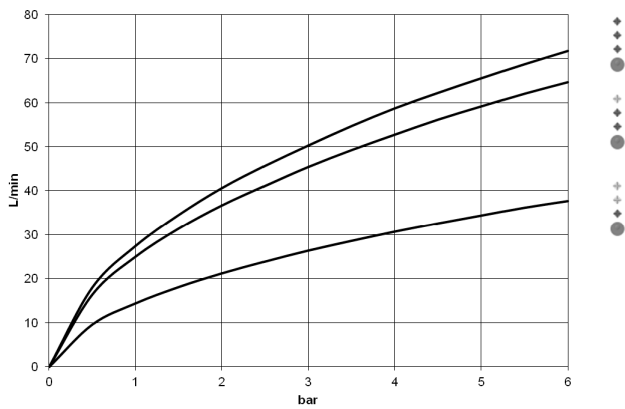

34 201 979

- 210mm projection
- circular normal flow
- rotary diverter with volume control and shut-off function
- 3/8" shower outlet
- slide-on rosettes Ø 60 mm
- 1/2" connection
- gauge 150 mm - 15 mm
- max. flow 16.9 l/min at 3 bar flow pressure

Intrinsic protection against back flow.

	Light Gold	34 201 979-26
	Chrome	34 201 979-00
	Brushed Platinum	34 201 979-06
	Dark Chrome	34 201 979-19
	Brushed Light Gold	34 201 979-27
	Matte Black	34 201 979-33
	Brushed Bronze	34 201 979-42
	Brushed Champagne (22kt Gold)	34 201 979-46
	Champagne (22kt Gold)	34 201 979-47
	Brushed Chrome	34 201 979-93
	Brushed Dark Platinum	34 201 979-99

34 201 979

mm [inches]

Flow rate chart

Certificates

LGA_18609.

34 201 979

Parts for other
finishes can be found
here: [Chrome](#)