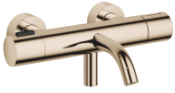

34 201 979

- 210mm projection
- circular normal flow
- rotary diverter with volume control and shut-off function
- 3/8" shower outlet
- slide-on rosettes Ø 60 mm
- 1/2" connection
- gauge 150 mm - 15 mm
- max. flow 16.9 l/min at 3 bar flow pressure

Intrinsic protection against back flow.

	Light Gold	34 201 979-26
	Chrome	34 201 979-00
	Brushed Platinum	34 201 979-06
	Dark Chrome	34 201 979-19
	Brushed Light Gold	34 201 979-27
	Matte Black	34 201 979-33
	Brushed Bronze	34 201 979-42
	Brushed Champagne (22kt Gold)	34 201 979-46
	Champagne (22kt Gold)	34 201 979-47
	Brushed Chrome	34 201 979-93
	Brushed Dark Platinum	34 201 979-99