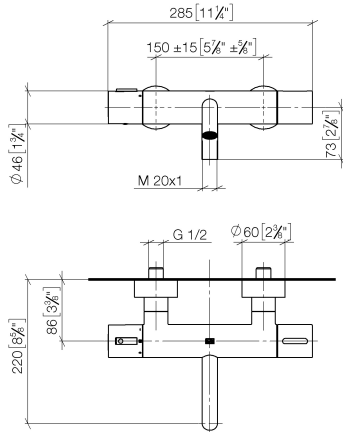

34 201 979

- 210mm projection
- circular normal flow
- rotary diverter with volume control and shut-off function
- 3/8" shower outlet
- slide-on rosettes Ø 60 mm
- 1/2" connection
- gauge 150 mm - 15 mm
- max. flow 16.9 l/min at 3 bar flow pressure

34 201 979

mm [inches]

Flow rate chart

Certificates

LGA_18609.

34 201 979

Parts for other
finishes can be found
here: [Chrome](#)