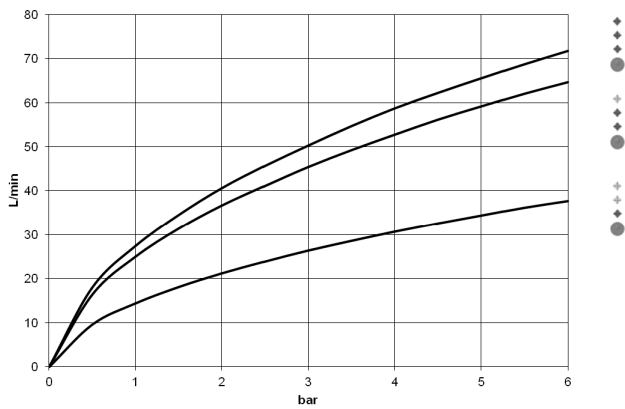

**META Bath thermostat for wall mounting without shower set - Brushed Light Gold**

META

34 201 979

- 210mm projection
- circular normal flow
- rotary diverter with volume control and shut-off function
- 3/8" shower outlet
- slide-on rosettes Ø 60 mm
- 1/2" connection
- gauge 150 mm - 15 mm
- max. flow 16.9 l/min at 3 bar flow pressure

Intrinsic protection against back flow.

	Brushed Light Gold	34 201 979-27
	Chrome	34 201 979-00
	Brushed Platinum	34 201 979-06
	Dark Chrome	34 201 979-19
	Light Gold	34 201 979-26
	Matte Black	34 201 979-33
	Brushed Bronze	34 201 979-42
	Brushed Champagne (22kt Gold)	34 201 979-46
	Champagne (22kt Gold)	34 201 979-47
	Brushed Chrome	34 201 979-93
	Brushed Dark Platinum	34 201 979-99

34 201 979  
mm [inches]

**Flow rate chart**

**Certificates**

LGA\_18609.