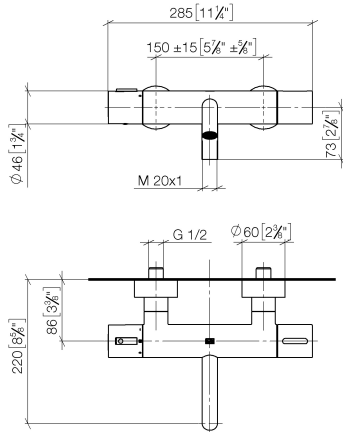

**META Bath thermostat for wall mounting without shower set - Brushed Light Gold**

META

34 201 979

- 210mm projection
- circular normal flow
- rotary diverter with volume control and shut-off function
- 3/8" shower outlet
- slide-on rosettes Ø 60 mm
- 1/2" connection
- gauge 150 mm - 15 mm
- max. flow 16.9 l/min at 3 bar flow pressure

34 201 979  
mm [inches]

**Flow rate chart**

**Certificates**

LGA\_18609.