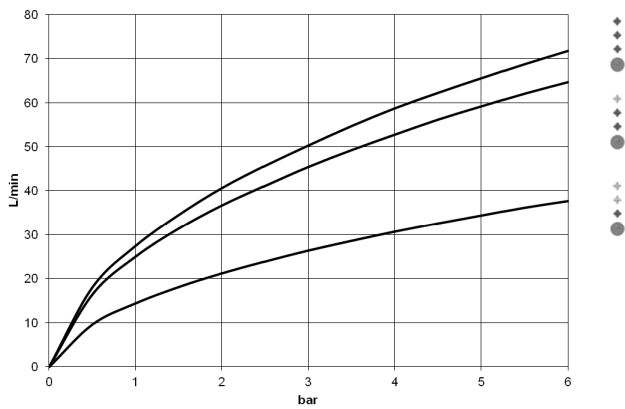

34 201 979

- 210mm projection
- circular normal flow
- rotary diverter with volume control and shut-off function
- 3/8" shower outlet
- slide-on rosettes Ø 60 mm
- 1/2" connection
- gauge 150 mm - 15 mm
- max. flow 16.9 l/min at 3 bar flow pressure

Intrinsic protection against back flow.

	Matte Black	34 201 979-33
	Chrome	34 201 979-00
	Brushed Platinum	34 201 979-06
	Dark Chrome	34 201 979-19
	Light Gold	34 201 979-26
	Brushed Light Gold	34 201 979-27
	Brushed Bronze	34 201 979-42
	Brushed Champagne (22kt Gold)	34 201 979-46
	Champagne (22kt Gold)	34 201 979-47
	Brushed Chrome	34 201 979-93
	Brushed Dark Platinum	34 201 979-99

34 201 979

mm [inches]

**Flow rate chart**

**Certificates**

LGA\_18609.

WRAS\_2201054.

Belgaqua\_21-032-27\_5.

34 201 979