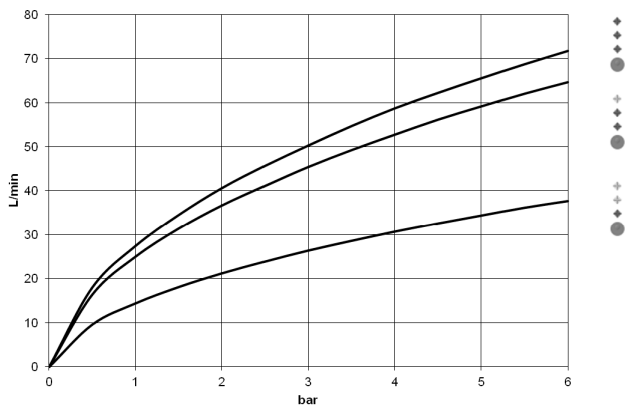

34 201 979

- 210mm projection
- circular normal flow
- rotary diverter with volume control and shut-off function
- 3/8" shower outlet
- slide-on rosettes Ø 60 mm
- 1/2" connection
- gauge 150 mm - 15 mm
- max. flow 16.9 l/min at 3 bar flow pressure

Intrinsic protection against back flow.

	Brushed Bronze	34 201 979-42
	Chrome	34 201 979-00
	Brushed Platinum	34 201 979-06
	Dark Chrome	34 201 979-19
	Light Gold	34 201 979-26
	Brushed Light Gold	34 201 979-27
	Matte Black	34 201 979-33
	Brushed Champagne (22kt Gold)	34 201 979-46
	Champagne (22kt Gold)	34 201 979-47
	Brushed Chrome	34 201 979-93
	Brushed Dark Platinum	34 201 979-99

34 201 979

mm [inches]

Flow rate chart

Certificates

LGA_18609.

34 201 979

Parts for other finishes can be found here: [Chrome](#)