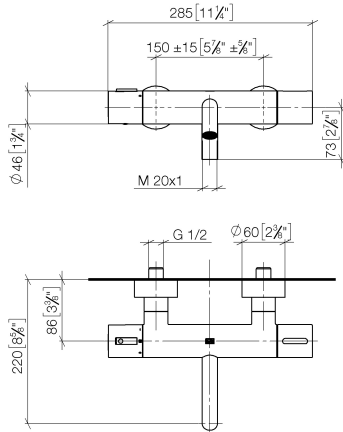

34 201 979

- 210mm projection
- circular normal flow
- rotary diverter with volume control and shut-off function
- 3/8" shower outlet
- slide-on rosettes Ø 60 mm
- 1/2" connection
- gauge 150 mm - 15 mm
- max. flow 16.9 l/min at 3 bar flow pressure

34 201 979

mm [inches]

Flow rate chart

Certificates

LGA_18609.

34 201 979

Parts for other finishes can be found here: [Chrome](#)