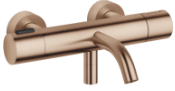

34 201 979

- 210mm projection
- circular normal flow
- rotary diverter with volume control and shut-off function
- 3/8" shower outlet
- slide-on rosettes Ø 60 mm
- 1/2" connection
- gauge 150 mm - 15 mm
- max. flow 16.9 l/min at 3 bar flow pressure

Intrinsic protection against back flow.

	Brushed Bronze	34 201 979-42
	Chrome	34 201 979-00
	Brushed Platinum	34 201 979-06
	Dark Chrome	34 201 979-19
	Light Gold	34 201 979-26
	Brushed Light Gold	34 201 979-27
	Matte Black	34 201 979-33
	Brushed Champagne (22kt Gold)	34 201 979-46
	Champagne (22kt Gold)	34 201 979-47
	Brushed Chrome	34 201 979-93
	Brushed Dark Platinum	34 201 979-99