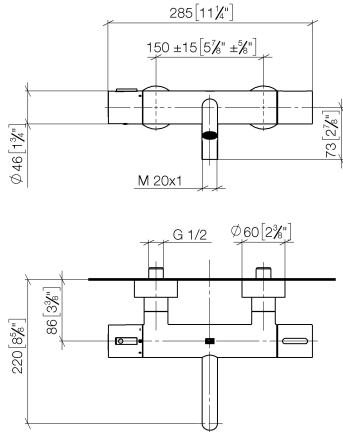

**META Bath thermostat for wall mounting without shower set - Brushed Champagne (22kt Gold)**

META

34 201 979

- 210mm projection
- circular normal flow
- rotary diverter with volume control and shut-off function
- 3/8" shower outlet
- slide-on rosettes Ø 60 mm
- 1/2" connection
- gauge 150 mm - 15 mm
- max. flow 16.9 l/min at 3 bar flow pressure

34 201 979

mm [inches]

**Flow rate chart**

**Certificates**

LGA\_18609.

**META Bath thermostat for wall mounting without shower set - Brushed  
Champagne (22kt Gold)**

META

34 201 979