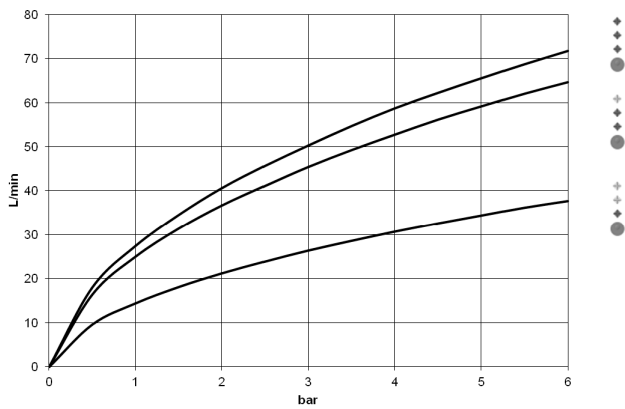

**META Bath thermostat for wall mounting without shower set - Brushed Champagne (22kt Gold)**

META

34 201 979

- 210mm projection
- circular normal flow
- rotary diverter with volume control and shut-off function
- 3/8" shower outlet
- slide-on rosettes Ø 60 mm
- 1/2" connection
- gauge 150 mm - 15 mm
- max. flow 16.9 l/min at 3 bar flow pressure

Intrinsic protection against back flow.

	Brushed Champagne (22kt Gold)	34 201 979-46
	Chrome	34 201 979-00
	Brushed Platinum	34 201 979-06
	Dark Chrome	34 201 979-19
	Light Gold	34 201 979-26
	Brushed Light Gold	34 201 979-27
	Matte Black	34 201 979-33
	Brushed Bronze	34 201 979-42
	Champagne (22kt Gold)	34 201 979-47
	Brushed Chrome	34 201 979-93
	Brushed Dark Platinum	34 201 979-99

34 201 979

mm [inches]

**Flow rate chart**

**Certificates**

LGA\_18609.

**META Bath thermostat for wall mounting without shower set - Brushed  
Champagne (22kt Gold)**

META

34 201 979