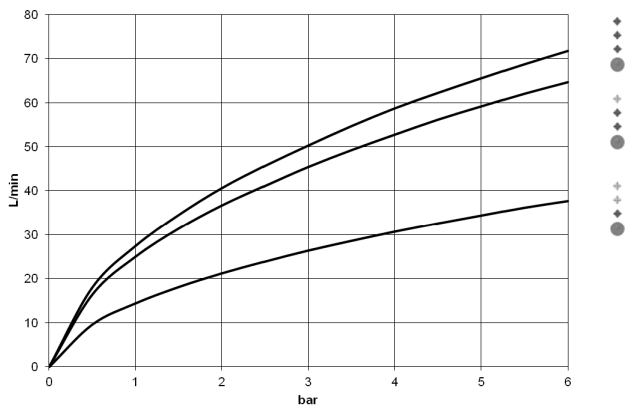

**META Bath thermostat for wall mounting without shower set - Champagne (22kt Gold)**

META

34 201 979

- 210mm projection
- circular normal flow
- rotary diverter with volume control and shut-off function
- 3/8" shower outlet
- slide-on rosettes Ø 60 mm
- 1/2" connection
- gauge 150 mm - 15 mm
- max. flow 16.9 l/min at 3 bar flow pressure

Intrinsic protection against back flow.

	Champagne (22kt Gold)	34 201 979-47
	Chrome	34 201 979-00
	Brushed Platinum	34 201 979-06
	Dark Chrome	34 201 979-19
	Light Gold	34 201 979-26
	Brushed Light Gold	34 201 979-27
	Matte Black	34 201 979-33
	Brushed Bronze	34 201 979-42
	Brushed Champagne (22kt Gold)	34 201 979-46
	Brushed Chrome	34 201 979-93
	Brushed Dark Platinum	34 201 979-99

34 201 979  
mm [inches]

**Flow rate chart**

**Certificates**

LGA\_18609.

META Bath thermostat for wall mounting without shower set - Champagne  
(22kt Gold)

META

34 201 979

Parts for other  
finishes can be found  
here: [Chrome](#)