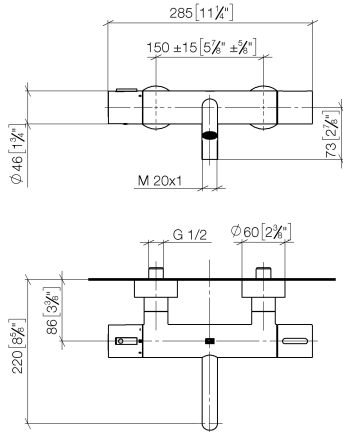

**META Bath thermostat for wall mounting without shower set - Champagne (22kt Gold)**

META

34 201 979

- 210mm projection
- circular normal flow
- rotary diverter with volume control and shut-off function
- 3/8" shower outlet
- slide-on rosettes Ø 60 mm
- 1/2" connection
- gauge 150 mm - 15 mm
- max. flow 16.9 l/min at 3 bar flow pressure

34 201 979  
mm [inches]

**Flow rate chart**

**Certificates**

LGA\_18609.

META Bath thermostat for wall mounting without shower set - Champagne  
(22kt Gold)

META

34 201 979

Parts for other  
finishes can be found  
here: [Chrome](#)