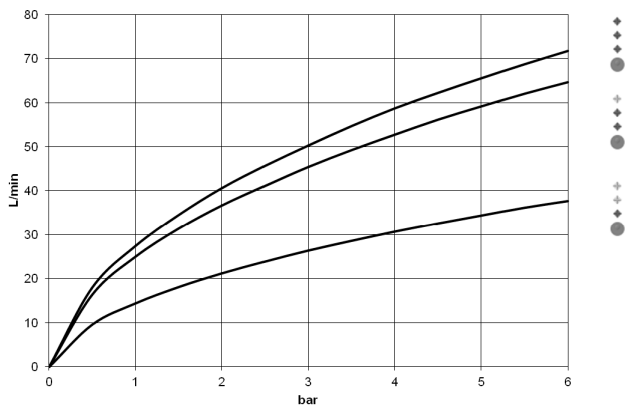

34 201 979

- 210mm projection
- circular normal flow
- rotary diverter with volume control and shut-off function
- 3/8" shower outlet
- slide-on rosettes Ø 60 mm
- 1/2" connection
- gauge 150 mm - 15 mm
- max. flow 16.9 l/min at 3 bar flow pressure

Intrinsic protection against back flow.

	Brushed Chrome	34 201 979-93
	Chrome	34 201 979-00
	Brushed Platinum	34 201 979-06
	Dark Chrome	34 201 979-19
	Light Gold	34 201 979-26
	Brushed Light Gold	34 201 979-27
	Matte Black	34 201 979-33
	Brushed Bronze	34 201 979-42
	Brushed Champagne (22kt Gold)	34 201 979-46
	Champagne (22kt Gold)	34 201 979-47
	Brushed Dark Platinum	34 201 979-99

34 201 979

mm [inches]

Flow rate chart

Certificates

LGA_18609.

WRAS_2201054.

Belgaqua_21-032-27_5.

34 201 979