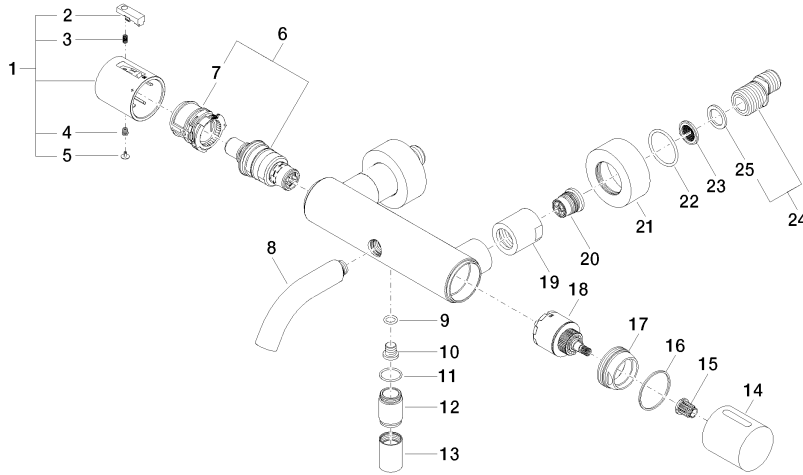

34 201 979

- 210mm projection
- circular normal flow
- rotary diverter with volume control and shut-off function
- 3/8" shower outlet
- slide-on rosettes Ø 60 mm
- 1/2" connection
- gauge 150 mm - 15 mm
- max. flow 16.9 l/min at 3 bar flow pressure

34 201 979

mm [inches]

Flow rate chart

Certificates

LGA_18609.

WRAS_2201054.

Belgaqua_21-032-27_5.

34 201 979

Parts for other finishes can be found here: [Chrome](#)

META Bath thermostat for wall mounting without shower set - Brushed Chrome

META

34 201 979

Spare parts list

No.	Item Number	Name	Quantity used	Delivery time
1	90 17 33 004 00-93	handle	1	20
2	90 21 33 011 00-13	handle	1	2
3	90 16 02 027 00 90	spring	1	2
4	90 30 30 136 00 90	screw	1	2
5	90 31 20 049 00-13	plug	1	30
6	90 15 02 070 00 90	cartridge	1	2
7	90 30 40 010 00 90	regulator	1	2
8	90 11 06 214 00-93	spout	1	20
9	09 14 10 139 90	seal	1	2
10	08 30 30 701 90	screw	1	2
11	90 14 10 032 00 90	seal	1	2
12	09 24 03 115 20-93	nipple	1	20
13	90 21 02 069 00-93	cover	1	-
Spare part can no longer be ordered, please order the replacement item				
14	09 20 97 020-93	handle	1	20
15	90 12 12 002 00 90	fixing cap	1	2
16	09 14 15 052 90	ring	1	2
17	09 24 04 141-93	nut	1	20
18	90 15 05 033 00 90	diverter	1	2
19	09 23 10 048-93	nut	2	20
20	90 29 05 024 00 90	nipple	2	2
21	09 27 62 004-93	rosette	2	20
22	09 14 10 119 90	seal	2	2
23	09 29 03 020 90	insert	2	2
24	04 11 04 032 00 90	connection	2	2
25	09 14 20 010 90	seal	2	2