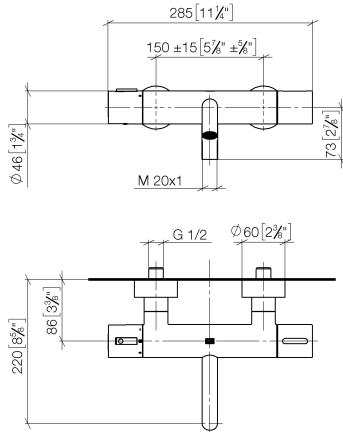

34 201 979

- 210mm projection
- circular normal flow
- rotary diverter with volume control and shut-off function
- 3/8" shower outlet
- slide-on rosettes Ø 60 mm
- 1/2" connection
- gauge 150 mm - 15 mm
- max. flow 16.9 l/min at 3 bar flow pressure

34 201 979

mm [inches]

Flow rate chart

Certificates

LGA_18609.

WRAS_2201054.

Belgaqua_21-032-27_5.

34 201 979

Parts for other finishes can be found here: [Chrome](#)

META Bath thermostat for wall mounting without shower set - Brushed Chrome

META

34 201 979

Spare parts list

No.	Item Number	Name	Quantity used	Delivery time
1	90 17 33 004 00-93	handle	1	20
2	90 21 33 011 00-13	handle	1	2
3	90 16 02 027 00 90	spring	1	2
4	90 30 30 136 00 90	screw	1	2
5	90 31 20 049 00-13	plug	1	30
6	90 15 02 070 00 90	cartridge	1	2
7	90 30 40 010 00 90	regulator	1	2
8	90 11 06 214 00-93	spout	1	20
9	09 14 10 139 90	seal	1	2
10	08 30 30 701 90	screw	1	2
11	90 14 10 032 00 90	seal	1	2
12	09 24 03 115 20-93	nipple	1	20
13	90 21 02 069 00-93	cover	1	-
Spare part can no longer be ordered, please order the replacement item				
14	09 20 97 020-93	handle	1	20
15	90 12 12 002 00 90	fixing cap	1	2
16	09 14 15 052 90	ring	1	2
17	09 24 04 141-93	nut	1	20
18	90 15 05 033 00 90	diverter	1	2
19	09 23 10 048-93	nut	2	20
20	90 29 05 024 00 90	nipple	2	2
21	09 27 62 004-93	rosette	2	20
22	09 14 10 119 90	seal	2	2
23	09 29 03 020 90	insert	2	2
24	04 11 04 032 00 90	connection	2	2
25	09 14 20 010 90	seal	2	2