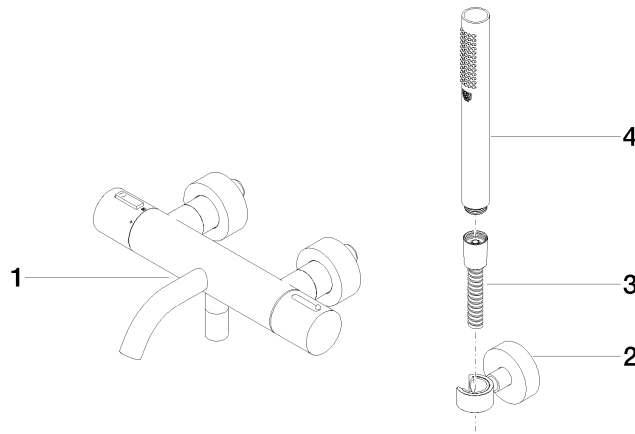

34 234 979

- spout: circular, air-enriched flow
- max. flow 16.9 l/min at 3 bar flow pressure
- Hand shower: COMPACT RAIN, max. flow rate 6.8 l/min (at 3 bar)
- complete hand shower set with anti-scale system
- rotary diverter with volume control and shut-off function
- slide-on rosettes Ø 60 mm
- 210mm projection
- 1/2" connection
- gauge 150 mm - 15 mm
- metal shower hose 1250mm with integrated anti-twist protection
- shower holder rosette Ø 57mm

34 234 979

mm [inches]

**Flow rate chart**

**Certificates**

LGA\_18609.

Belgaqua\_21-032-  
27\_5.

34 234 979

Parts for other finishes can be found here: [Chrome](#)

**Spare parts list**

No.	Item Number	Name	Quantity used	Delivery time
1	34 201 979-33	META Bath thermostat for wall mounting without shower set - Matte Black	1	30
2	28 050 920-33	holder	1	-
Spare part can no longer be ordered, please order the replacement item				
3	90 30 02 072 00-33	Metal shower hose 1/2" x 3/8" x 1250 mm - Matte Black	1	30
4	28 019 979-33	Hand shower - Matte Black	1	10