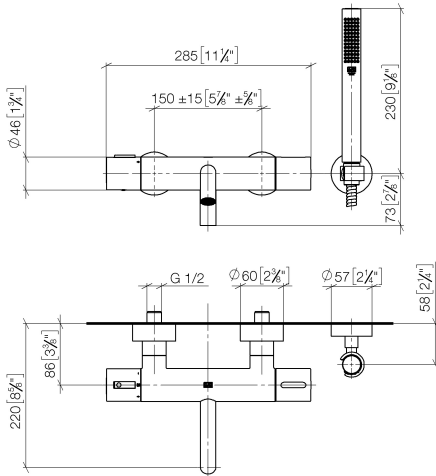

34 234 979

- spout: circular, air-enriched flow
- max. flow 16.9 l/min at 3 bar flow pressure
- Hand shower: COMPACT RAIN, max. flow rate 6.8 l/min (at 3 bar)
- complete hand shower set with anti-scale system
- rotary diverter with volume control and shut-off function
- slide-on rosettes Ø 60 mm
- 210mm projection
- 1/2" connection
- gauge 150 mm - 15 mm
- metal shower hose 1250mm with integrated anti-twist protection
- shower holder rosette Ø 57mm

34 234 979

mm [inches]

**Flow rate chart**

**Certificates**

LGA\_18609.

Belgaqua\_21-032-  
27\_5.

34 234 979

Parts for other finishes can be found here: [Chrome](#)

**Spare parts list**

No.	Item Number	Name	Quantity used	Delivery time
1	34 201 979-33	META Bath thermostat for wall mounting without shower set - Matte Black	1	30
2	28 050 920-33	holder	1	-
Spare part can no longer be ordered, please order the replacement item				
3	90 30 02 072 00-33	Metal shower hose 1/2" x 3/8" x 1250 mm - Matte Black	1	30
4	28 019 979-33	Hand shower - Matte Black	1	10