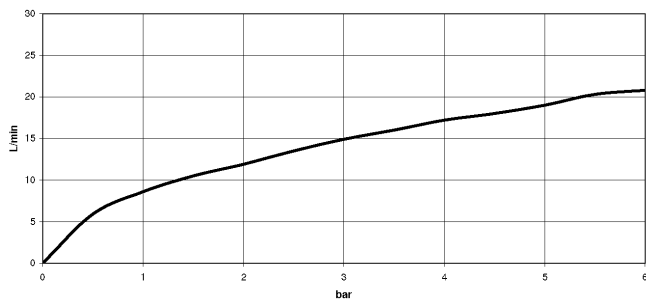

34 234 979

- spout: circular, air-enriched flow
- max. flow 16.9 l/min at 3 bar flow pressure
- Hand shower: COMPACT RAIN, max. flow rate 6.8 l/min (at 3 bar)
- complete hand shower set with anti-scale system
- rotary diverter with volume control and shut-off function
- slide-on rosettes Ø 60 mm
- 210mm projection
- 1/2" connection
- gauge 150 mm - 15 mm
- metal shower hose 1250mm with integrated anti-twist protection
- shower holder rosette Ø 57mm

34 234 979

mm [inches]

**Flow rate chart**

**Certificates**

LGA\_18609.

Belgaqua\_21-032-  
27\_5.

34 234 979

Parts for other finishes can be found here: [Chrome](#)