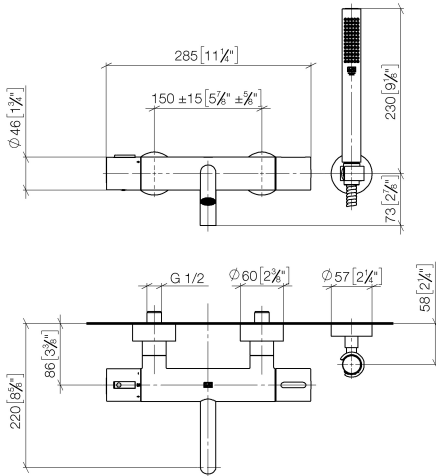

META Bath thermostat for wall mounting with hand shower set - Brushed Bronze

META

34 234 979

- spout: circular, air-enriched flow
- max. flow 16.9 l/min at 3 bar flow pressure
- Hand shower: COMPACT RAIN, max. flow rate 6.8 l/min (at 3 bar)
- complete hand shower set with anti-scale system
- rotary diverter with volume control and shut-off function
- slide-on rosettes Ø 60 mm
- 210mm projection
- 1/2" connection
- gauge 150 mm - 15 mm
- metal shower hose 1250mm with integrated anti-twist protection
- shower holder rosette Ø 57mm

34 234 979
mm [inches]

Flow rate chart

Certificates

LGA_18609.

META Bath thermostat for wall mounting with hand shower set - Brushed Bronze

META

34 234 979
Parts for other
finishes can be found
here: [Chrome](#)

Spare parts list

No.	Item Number	Name	Quantity used	Delivery time
1	34 201 979-42	META Bath thermostat for wall mounting without shower set - Brushed Bronze	1	30
2	28 050 920-42	holder	1	-
Spare part can no longer be ordered, please order the replacement item				
3	90 30 02 072 00-42	hose	1	30
4	28 019 979-42	Hand shower - Brushed Bronze	1	30