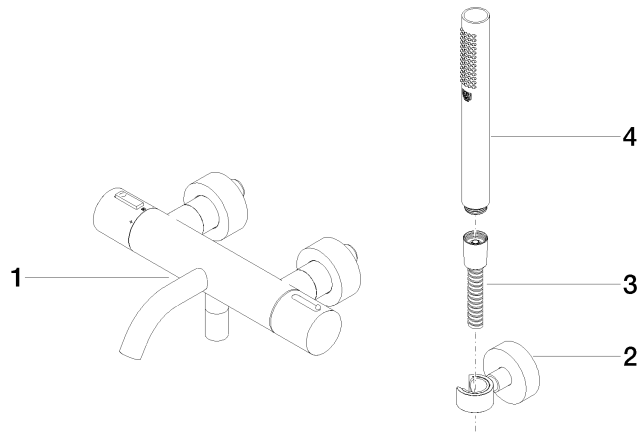

META Bath thermostat for wall mounting with hand shower set - Brushed Bronze

META

34 234 979

- spout: circular, air-enriched flow
- max. flow 16.9 l/min at 3 bar flow pressure
- Hand shower: COMPACT RAIN, max. flow rate 6.8 l/min (at 3 bar)
- complete hand shower set with anti-scale system
- rotary diverter with volume control and shut-off function
- slide-on rosettes Ø 60 mm
- 210mm projection
- 1/2" connection
- gauge 150 mm - 15 mm
- metal shower hose 1250mm with integrated anti-twist protection
- shower holder rosette Ø 57mm

34 234 979
mm [inches]

Flow rate chart

Certificates

LGA_18609.

META Bath thermostat for wall mounting with hand shower set - Brushed Bronze

META

34 234 979
Parts for other
finishes can be found
here: [Chrome](#)

Spare parts list

No.	Item Number	Name	Quantity used	Delivery time
1	34 201 979-42	META Bath thermostat for wall mounting without shower set - Brushed Bronze	1	30
2	28 050 920-42	holder	1	-
Spare part can no longer be ordered, please order the replacement item				
3	90 30 02 072 00-42	hose	1	30
4	28 019 979-42	Hand shower - Brushed Bronze	1	30