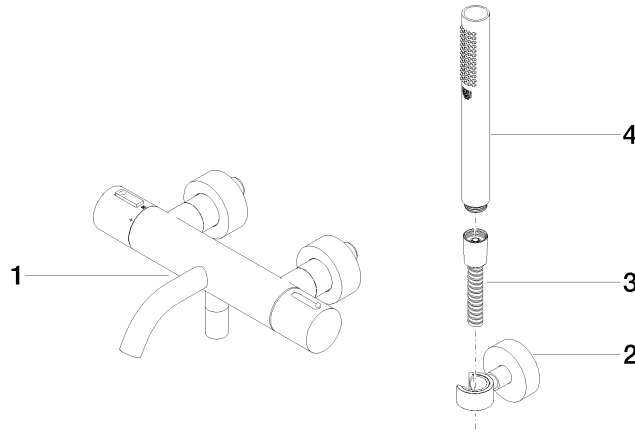

**META Bath thermostat for wall mounting with hand shower set - Brushed  
Champagne (22kt Gold)**

META

34 234 979

- spout: circular, air-enriched flow
- max. flow 16.9 l/min at 3 bar flow pressure
- Hand shower: COMPACT RAIN, max. flow rate 6.8 l/min (at 3 bar)
- complete hand shower set with anti-scale system
- rotary diverter with volume control and shut-off function
- slide-on rosettes Ø 60 mm
- 210mm projection
- 1/2" connection
- gauge 150 mm - 15 mm
- metal shower hose 1250mm with integrated anti-twist protection
- shower holder rosette Ø 57mm

34 234 979  
mm [inches]

**Flow rate chart**

**Certificates**

LGA\_18609.

34 234 979  
Parts for other  
finishes can be found  
here: [Chrome](#)

### Spare parts list

No.	Item Number	Name	Quantity used	Delivery time
1	34 201 979-46	META Bath thermostat for wall mounting without shower set - Brushed Champagne (22kt Gold)	1	30
2	28 050 920-46	holder	1	-
Spare part can no longer be ordered, please order the replacement item				
3	90 30 02 072 00-46	Metal shower hose 1/2" x 3/8" x 1250 mm - Brushed Champagne (22kt Gold)	1	30
4	28 019 979-46	Hand shower - Brushed Champagne (22kt Gold)	1	30