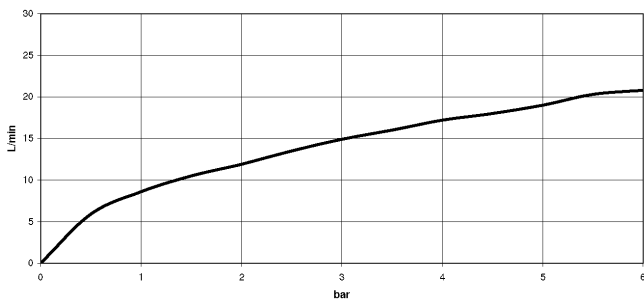

**META Bath thermostat for wall mounting with hand shower set - Brushed  
Champagne (22kt Gold)**

META

34 234 979

- spout: circular, air-enriched flow
- max. flow 16.9 l/min at 3 bar flow pressure
- Hand shower: COMPACT RAIN, max. flow rate 6.8 l/min (at 3 bar)
- complete hand shower set with anti-scale system
- rotary diverter with volume control and shut-off function
- slide-on rosettes Ø 60 mm
- 210mm projection
- 1/2" connection
- gauge 150 mm - 15 mm
- metal shower hose 1250mm with integrated anti-twist protection
- shower holder rosette Ø 57mm

34 234 979  
mm [inches]

**Flow rate chart**

**Certificates**

LGA\_18609.

34 234 979  
Parts for other  
finishes can be found  
here: [Chrome](#)