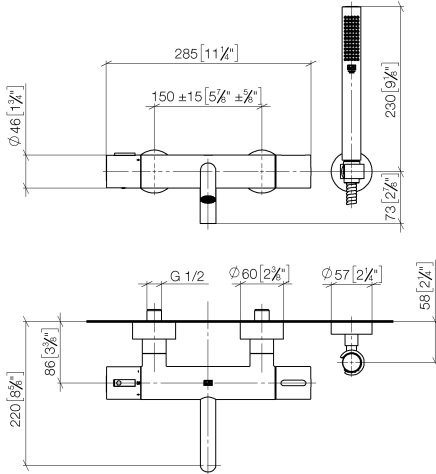

**META Bath thermostat for wall mounting with hand shower set - Brushed  
Champagne (22kt Gold)**

META

34 234 979

- spout: circular, air-enriched flow
- max. flow 16.9 l/min at 3 bar flow pressure
- Hand shower: COMPACT RAIN, max. flow rate 6.8 l/min (at 3 bar)
- complete hand shower set with anti-scale system
- rotary diverter with volume control and shut-off function
- slide-on rosettes Ø 60 mm
- 210mm projection
- 1/2" connection
- gauge 150 mm - 15 mm
- metal shower hose 1250mm with integrated anti-twist protection
- shower holder rosette Ø 57mm

Intrinsic protection against back flow.

	Brushed Champagne (22kt Gold)	34 234 979-46
	Chrome	34 234 979-00
	Brushed Platinum	34 234 979-06
	Dark Chrome	34 234 979-19
	Light Gold	34 234 979-26
	Brushed Light Gold	34 234 979-27
	Matte Black	34 234 979-33
	Brushed Bronze	34 234 979-42
	Champagne (22kt Gold)	34 234 979-47
	Brushed Chrome	34 234 979-93
	Brushed Dark Platinum	34 234 979-99

34 234 979  
mm [inches]

**Flow rate chart**

**Certificates**

LGA\_18609.

34 234 979  
Parts for other  
finishes can be found  
here: [Chrome](#)

### Spare parts list

No.	Item Number	Name	Quantity used	Delivery time
1	34 201 979-46	META Bath thermostat for wall mounting without shower set - Brushed Champagne (22kt Gold)	1	30
2	28 050 920-46	holder	1	-
Spare part can no longer be ordered, please order the replacement item				
3	90 30 02 072 00-46	Metal shower hose 1/2" x 3/8" x 1250 mm - Brushed Champagne (22kt Gold)	1	30
4	28 019 979-46	Hand shower - Brushed Champagne (22kt Gold)	1	30