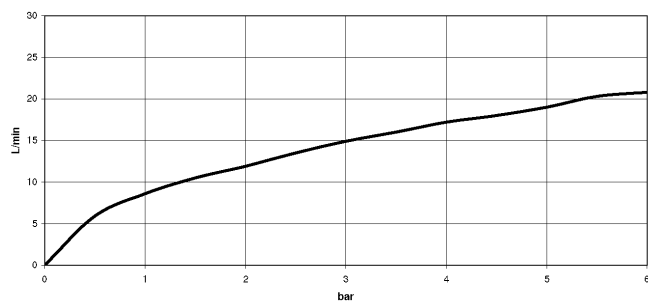

META Bath thermostat for wall mounting with hand shower set - Champagne (22kt Gold)

META

34 234 979

- spout: circular, air-enriched flow
- max. flow 16.9 l/min at 3 bar flow pressure
- Hand shower: COMPACT RAIN, max. flow rate 6.8 l/min (at 3 bar)
- complete hand shower set with anti-scale system
- rotary diverter with volume control and shut-off function
- slide-on rosettes Ø 60 mm
- 210mm projection
- 1/2" connection
- gauge 150 mm - 15 mm
- metal shower hose 1250mm with integrated anti-twist protection
- shower holder rosette Ø 57mm

34 234 979
mm [inches]

Flow rate chart

Certificates

LGA_18609.

34 234 979
Parts for other
finishes can be found
here: Chrome

Spare parts list

| No. | Item Number | Name | Quantity used | Delivery time |
|--|--------------------|---|---------------|---------------|
| 1 | 34 201 979-47 | META Bath thermostat for wall mounting without shower set - Champagne (22kt Gold) | 1 | 30 |
| 2 | 28 050 920-47 | holder | 1 | - |
| Spare part can no longer be ordered, please order the replacement item | | | | |
| 3 | 90 30 02 072 00-47 | Metal shower hose 1/2" x 3/8" x 1250 mm - Champagne (22kt Gold) | 1 | 30 |
| 4 | 28 019 979-47 | Hand shower - Champagne (22kt Gold) | 1 | 30 |