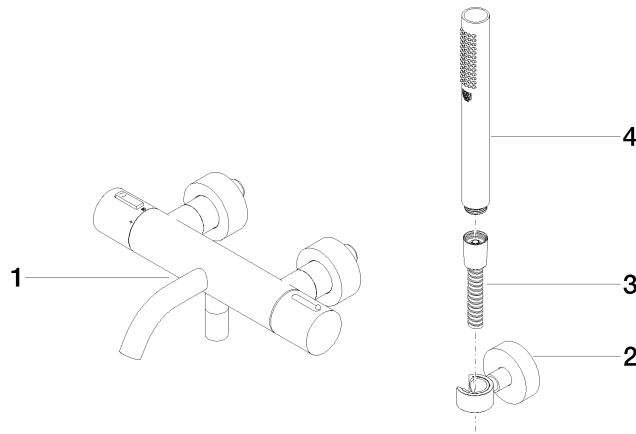

META Bath thermostat for wall mounting with hand shower set - Champagne (22kt Gold)

META

34 234 979

- spout: circular, air-enriched flow
- max. flow 16.9 l/min at 3 bar flow pressure
- Hand shower: COMPACT RAIN, max. flow rate 6.8 l/min (at 3 bar)
- complete hand shower set with anti-scale system
- rotary diverter with volume control and shut-off function
- slide-on rosettes Ø 60 mm
- 210mm projection
- 1/2" connection
- gauge 150 mm - 15 mm
- metal shower hose 1250mm with integrated anti-twist protection
- shower holder rosette Ø 57mm

34 234 979
mm [inches]

Flow rate chart

Certificates

LGA_18609.

34 234 979
Parts for other
finishes can be found
here: Chrome

Spare parts list

| No. | Item Number | Name | Quantity used | Delivery time |
|--|--------------------|---|---------------|---------------|
| 1 | 34 201 979-47 | META Bath thermostat for wall mounting without shower set - Champagne (22kt Gold) | 1 | 30 |
| 2 | 28 050 920-47 | holder | 1 | - |
| Spare part can no longer be ordered, please order the replacement item | | | | |
| 3 | 90 30 02 072 00-47 | Metal shower hose 1/2" x 3/8" x 1250 mm - Champagne (22kt Gold) | 1 | 30 |
| 4 | 28 019 979-47 | Hand shower - Champagne (22kt Gold) | 1 | 30 |