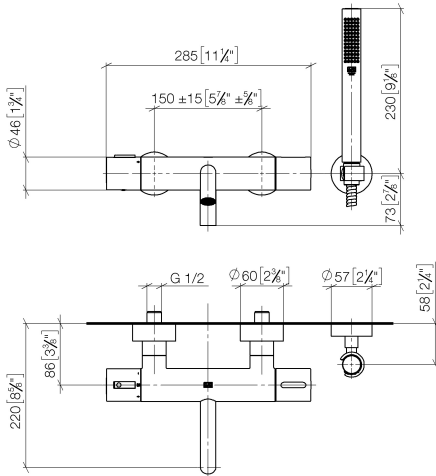

META Bath thermostat for wall mounting with hand shower set - Champagne (22kt Gold)

META

34 234 979

- spout: circular, air-enriched flow
- max. flow 16.9 l/min at 3 bar flow pressure
- Hand shower: COMPACT RAIN, max. flow rate 6.8 l/min (at 3 bar)
- complete hand shower set with anti-scale system
- rotary diverter with volume control and shut-off function
- slide-on rosettes Ø 60 mm
- 210mm projection
- 1/2" connection
- gauge 150 mm - 15 mm
- metal shower hose 1250mm with integrated anti-twist protection
- shower holder rosette Ø 57mm

34 234 979
mm [inches]

Flow rate chart

Certificates

LGA_18609.

34 234 979
Parts for other
finishes can be found
here: Chrome

Spare parts list

| No. | Item Number | Name | Quantity used | Delivery time |
|--|--------------------|---|---------------|---------------|
| 1 | 34 201 979-47 | META Bath thermostat for wall mounting without shower set - Champagne (22kt Gold) | 1 | 30 |
| 2 | 28 050 920-47 | holder | 1 | - |
| Spare part can no longer be ordered, please order the replacement item | | | | |
| 3 | 90 30 02 072 00-47 | Metal shower hose 1/2" x 3/8" x 1250 mm - Champagne (22kt Gold) | 1 | 30 |
| 4 | 28 019 979-47 | Hand shower - Champagne (22kt Gold) | 1 | 30 |