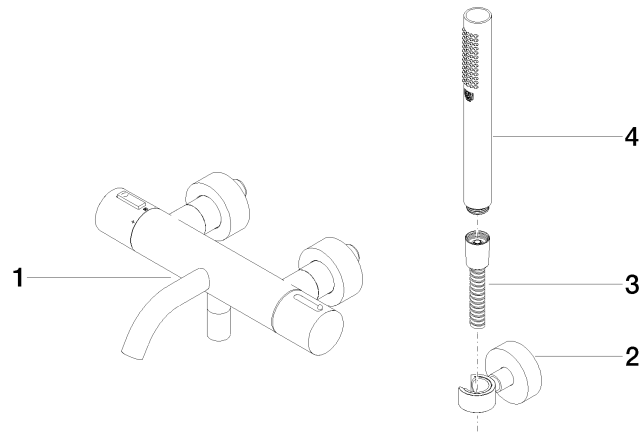

META Bath thermostat for wall mounting with hand shower set - Brushed Chrome

META

34 234 979

- spout: circular, air-enriched flow
- max. flow 16.9 l/min at 3 bar flow pressure
- Hand shower: COMPACT RAIN, max. flow rate 6.8 l/min (at 3 bar)
- complete hand shower set with anti-scale system
- rotary diverter with volume control and shut-off function
- slide-on rosettes Ø 60 mm
- 210mm projection
- 1/2" connection
- gauge 150 mm - 15 mm
- metal shower hose 1250mm with integrated anti-twist protection
- shower holder rosette Ø 57mm

34 234 979
mm [inches]

Flow rate chart

Certificates

LGA_18609.

Belgaqua_21-032-
27_5.

34 234 979
Parts for other
finishes can be found
here: [Chrome](#)

Spare parts list

No.	Item Number	Name	Quantity used	Delivery time
1	34 201 979-93	META Bath thermostat for wall mounting without shower set - Brushed Chrome	1	20
2	28 050 920-93	holder	1	-
Spare part can no longer be ordered, please order the replacement item				
3	90 30 02 072 00-93	Metal shower hose 1/2" x 3/8" x 1250 mm - Brushed Chrome	1	20
4	28 019 979-93	Hand shower - Brushed Chrome	1	20