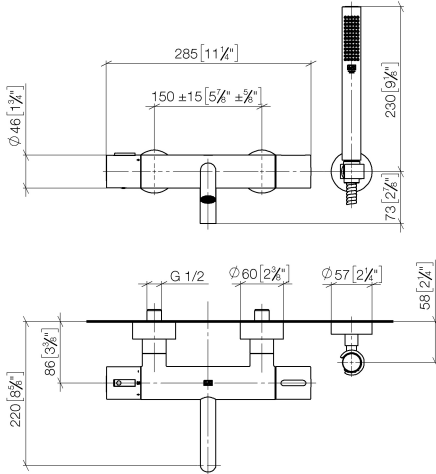

META Bath thermostat for wall mounting with hand shower set - Brushed Chrome

META

34 234 979

- spout: circular, air-enriched flow
- max. flow 16.9 l/min at 3 bar flow pressure
- Hand shower: COMPACT RAIN, max. flow rate 6.8 l/min (at 3 bar)
- complete hand shower set with anti-scale system
- rotary diverter with volume control and shut-off function
- slide-on rosettes Ø 60 mm
- 210mm projection
- 1/2" connection
- gauge 150 mm - 15 mm
- metal shower hose 1250mm with integrated anti-twist protection
- shower holder rosette Ø 57mm

Intrinsic protection against back flow.

	Brushed Chrome	34 234 979-93
	Chrome	34 234 979-00
	Brushed Platinum	34 234 979-06
	Dark Chrome	34 234 979-19
	Light Gold	34 234 979-26
	Brushed Light Gold	34 234 979-27
	Matte Black	34 234 979-33
	Brushed Bronze	34 234 979-42
	Brushed Champagne (22kt Gold)	34 234 979-46
	Champagne (22kt Gold)	34 234 979-47
	Brushed Dark Platinum	34 234 979-99

34 234 979
mm [inches]

Flow rate chart

Certificates

LGA_18609.

Belgaqua_21-032-
27_5.

34 234 979
Parts for other
finishes can be found
here: [Chrome](#)

Spare parts list

No.	Item Number	Name	Quantity used	Delivery time
1	34 201 979-93	META Bath thermostat for wall mounting without shower set - Brushed Chrome	1	20
2	28 050 920-93	holder	1	-
Spare part can no longer be ordered, please order the replacement item				
3	90 30 02 072 00-93	Metal shower hose 1/2" x 3/8" x 1250 mm - Brushed Chrome	1	20
4	28 019 979-93	Hand shower - Brushed Chrome	1	20