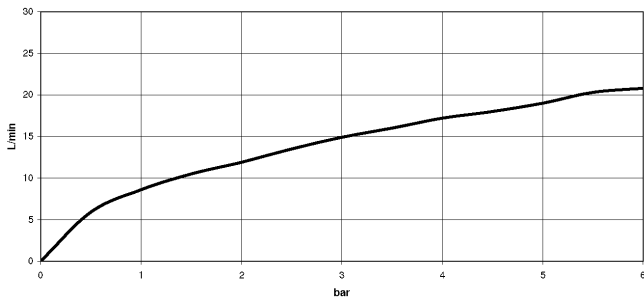

META Bath thermostat for wall mounting with hand shower set - Brushed Chrome

META

34 234 979

- spout: circular, air-enriched flow
- max. flow 16.9 l/min at 3 bar flow pressure
- Hand shower: COMPACT RAIN, max. flow rate 6.8 l/min (at 3 bar)
- complete hand shower set with anti-scale system
- rotary diverter with volume control and shut-off function
- slide-on rosettes Ø 60 mm
- 210mm projection
- 1/2" connection
- gauge 150 mm - 15 mm
- metal shower hose 1250mm with integrated anti-twist protection
- shower holder rosette Ø 57mm

34 234 979
mm [inches]

Flow rate chart

Certificates

LGA_18609.

Belgaqua_21-032-
27_5.

34 234 979
Parts for other
finishes can be found
here: [Chrome](#)

Spare parts list

No.	Item Number	Name	Quantity used	Delivery time
1	34 201 979-93	META Bath thermostat for wall mounting without shower set - Brushed Chrome	1	20
2	28 050 920-93	holder	1	-
Spare part can no longer be ordered, please order the replacement item				
3	90 30 02 072 00-93	Metal shower hose 1/2" x 3/8" x 1250 mm - Brushed Chrome	1	20
4	28 019 979-93	Hand shower - Brushed Chrome	1	20