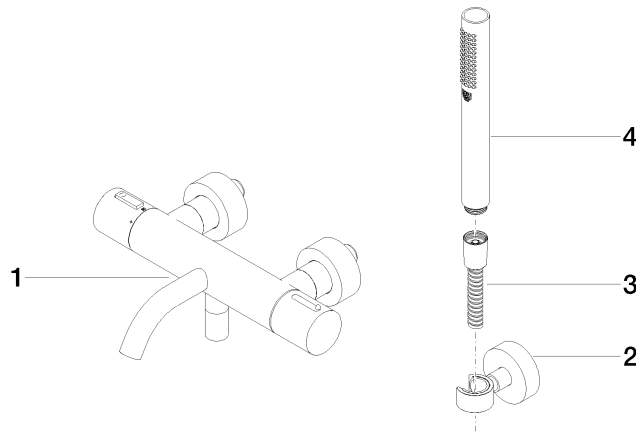

34 234 979

- spout: circular, air-enriched flow
- max. flow 16.9 l/min at 3 bar flow pressure
- Hand shower: COMPACT RAIN, max. flow rate 6.8 l/min (at 3 bar)
- complete hand shower set with anti-scale system
- rotary diverter with volume control and shut-off function
- slide-on rosettes Ø 60 mm
- 210mm projection
- 1/2" connection
- gauge 150 mm - 15 mm
- metal shower hose 1250mm with integrated anti-twist protection
- shower holder rosette Ø 57mm

34 234 979  
mm [inches]

**Flow rate chart**

**Certificates**

LGA\_18609.

34 234 979  
Parts for other  
finishes can be found  
here: [Chrome](#)

**Spare parts list**

No.	Item Number	Name	Quantity used	Delivery time
1	34 201 979-99	META Bath thermostat for wall mounting without shower set - Brushed Dark Platinum	1	30
2	28 050 920-99	holder	1	-
Spare part can no longer be ordered, please order the replacement item				
3	90 30 02 072 00-99	Metal shower hose 1/2" x 3/8" x 1250 mm - Brushed Dark Platinum	1	30
4	28 019 979-99	Hand shower - Brushed Dark Platinum	1	30