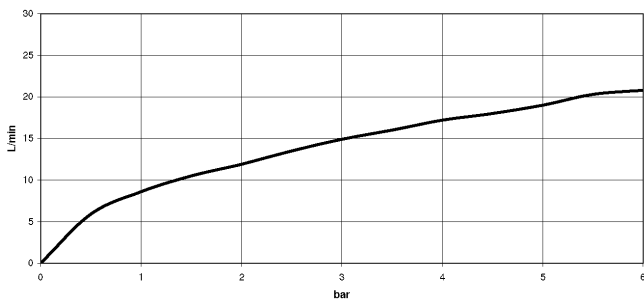

Flow rate chart

Certificates

LGA_18609.