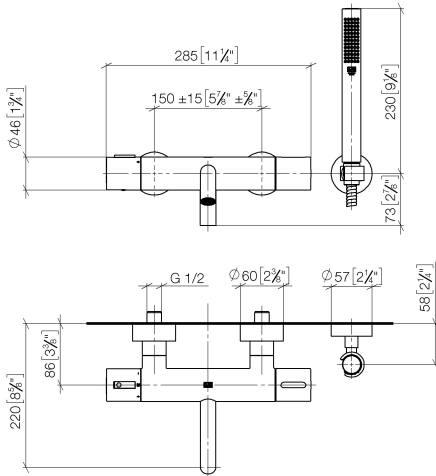

34 234 979

- spout: circular, air-enriched flow
- max. flow 16.9 l/min at 3 bar flow pressure
- Hand shower: COMPACT RAIN, max. flow rate 6.8 l/min (at 3 bar)
- complete hand shower set with anti-scale system
- rotary diverter with volume control and shut-off function
- slide-on rosettes Ø 60 mm
- 210mm projection
- 1/2" connection
- gauge 150 mm - 15 mm
- metal shower hose 1250mm with integrated anti-twist protection
- shower holder rosette Ø 57mm

Intrinsic protection against back flow.

	Brushed Dark Platinum	34 234 979-99
	Chrome	34 234 979-00
	Brushed Platinum	34 234 979-06
	Dark Chrome	34 234 979-19
	Light Gold	34 234 979-26
	Brushed Light Gold	34 234 979-27
	Matte Black	34 234 979-33
	Brushed Bronze	34 234 979-42
	Brushed Champagne (22kt Gold)	34 234 979-46
	Champagne (22kt Gold)	34 234 979-47
	Brushed Chrome	34 234 979-93

34 234 979  
mm [inches]

**Flow rate chart**

**Certificates**

LGA\_18609.

34 234 979  
Parts for other  
finishes can be found  
here: [Chrome](#)

**Spare parts list**

No.	Item Number	Name	Quantity used	Delivery time
1	34 201 979-99	META Bath thermostat for wall mounting without shower set - Brushed Dark Platinum	1	30
2	28 050 920-99	holder	1	-
Spare part can no longer be ordered, please order the replacement item				
3	90 30 02 072 00-99	Metal shower hose 1/2" x 3/8" x 1250 mm - Brushed Dark Platinum	1	30
4	28 019 979-99	Hand shower - Brushed Dark Platinum	1	30