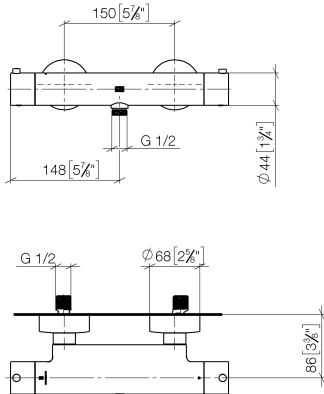

Shower thermostat for wall mounting - Soft Black

34 442 832

- slide-on rosettes Ø 70 mm
- gauge 150 mm - 13 mm
- 1/2" shower outlet
- with volume control

	Soft Black	34 442 832-69
	Chrome	34 442 832-00

Shower thermostat for wall mounting - Soft Black

34 442 832

mm [inches]

Flow rate chart

Certificates

LGA_38561.

Shower thermostat for wall mounting - Soft Black

34 442 832

Parts for other finishes can be found here: [Chrome](#)

Spare parts list

No.	Item Number	Name	Quantity used	Delivery time
1	90 20 83 007 00-69	handle	1	2
2	90 15 05 083 00 90	cartridge	1	2
3	90 90 03 176 00 90	diverter	1	2
4	90 27 83 030 00-69	connection	1	2