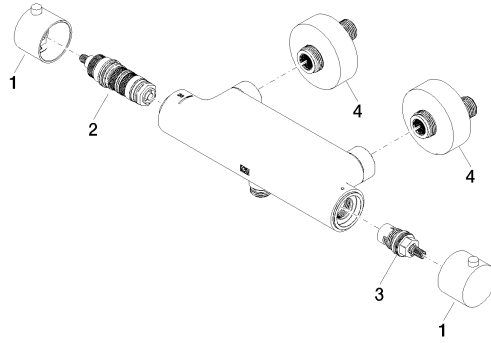

Shower thermostat for wall mounting - Soft Black

34 442 832

- slide-on rosettes Ø 70 mm
- gauge 150 mm - 13 mm
- 1/2" shower outlet
- with volume control

	Soft Black	34 442 832-69
	Chrome	34 442 832-00

Shower thermostat for wall mounting - Soft Black

34 442 832

mm [inches]

Flow rate chart

Certificates

LGA_38561.

Shower thermostat for wall mounting - Soft Black

34 442 832

Parts for other finishes can be found here: [Chrome](#)

Spare parts list

No.	Item Number	Name	Quantity used	Delivery time
1	90 20 83 007 00-69	handle	1	2
2	90 15 05 083 00 90	cartridge	1	2
3	90 90 03 176 00 90	diverter	1	2
4	90 27 83 030 00-69	connection	1	2