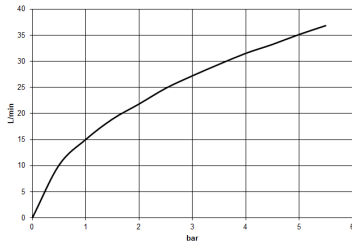

Shower thermostat for wall mounting - Soft Black

34 442 832

- slide-on rosettes Ø 70 mm
- gauge 150 mm - 13 mm
- 1/2" shower outlet
- with volume control

	Soft Black	34 442 832-69
	Chrome	34 442 832-00

Shower thermostat for wall mounting - Soft Black

34 442 832

mm [inches]

Flow rate chart

Certificates

LGA_38561.

Shower thermostat for wall mounting - Soft Black

34 442 832

Parts for other finishes can be found here: [Chrome](#)