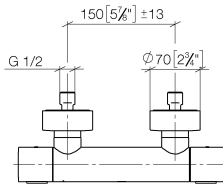

Shower thermostat for wall mounting - Brushed Platinum

IMO

34 442 979

- slide-on rosettes Ø 70 mm
- gauge 150 mm - 13 mm
- 3/8" shower outlet
- with volume control
- WRAS 2204005

Intrinsic protection against back flow.

34 442 979

mm [inches]

Flow rate chart

Certificates

DVGW_DW-
6509DN0123.

LGA_29986.

WRAS_2204005.

Belgaqua_21-032-
27_5.

34 442 979

Parts for other finishes can be found here: [Chrome](#)

Spare parts list

No.	Item Number	Name	Quantity used	Delivery time
1	90 17 33 015 00-06	handle	2	10
2	90 15 02 070 00 90	cartridge	1	2
3	90 30 40 010 00 90	regulator	1	2
4	04 31 20 530 00 90	insert	1	2
5	04 11 04 030 00 90	connection	2	2
6	90 31 20 512 00-06	rosette	2	10
7	09 29 30 050 90	sieve	2	2
8	04 31 20 540 00 90	insert	1	2
9	09 24 77 008-00	nut	2	10
10	90 90 03 236 00 90	top	1	2
11	90 30 40 017 00 90	base	1	2
12	90 14 10 010 00 90	seal	1	2
13	09 31 20 511-06	nipple	1	60
14	90 21 02 069 00-06	cover	1	10