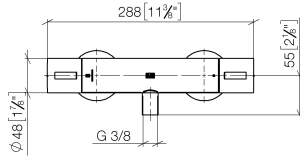

Shower thermostat for wall mounting - Brushed Platinum

IMO

34 442 979

- slide-on rosettes Ø 70 mm
- gauge 150 mm - 13 mm
- 3/8" shower outlet
- with volume control
- WRAS 2204005

Intrinsic protection against back flow.

34 442 979

mm [inches]

Flow rate chart

Certificates

DVGW_DW-
6509DN0123.

LGA_29986.

WRAS_2204005.

Belgaqua_21-032-
27_5.

34 442 979

Parts for other finishes can be found here: [Chrome](#)

Spare parts list

No.	Item Number	Name	Quantity used	Delivery time
1	90 17 33 015 00-06	handle	2	10
2	90 15 02 070 00 90	cartridge	1	2
3	90 30 40 010 00 90	regulator	1	2
4	04 31 20 530 00 90	insert	1	2
5	04 11 04 030 00 90	connection	2	2
6	90 31 20 512 00-06	rosette	2	10
7	09 29 30 050 90	sieve	2	2
8	04 31 20 540 00 90	insert	1	2
9	09 24 77 008-00	nut	2	10
10	90 90 03 236 00 90	top	1	2
11	90 30 40 017 00 90	base	1	2
12	90 14 10 010 00 90	seal	1	2
13	09 31 20 511-06	nipple	1	60
14	90 21 02 069 00-06	cover	1	10