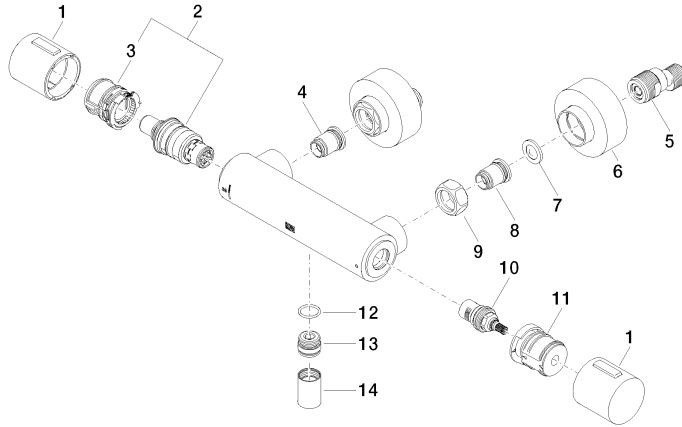

Shower thermostat for wall mounting - Brushed Platinum

IMO

34 442 979

- slide-on rosettes Ø 70 mm
- gauge 150 mm - 13 mm
- 3/8" shower outlet
- with volume control
- WRAS 2204005

Intrinsic protection against back flow.

34 442 979

mm [inches]

Flow rate chart

Certificates

DVGW_DW-
6509DN0123.

LGA_29986.

WRAS_2204005.

Belgaqua_21-032-
27_5.

34 442 979

Parts for other finishes can be found here: [Chrome](#)

Spare parts list

No.	Item Number	Name	Quantity used	Delivery time
1	90 17 33 015 00-06	handle	2	10
2	90 15 02 070 00 90	cartridge	1	2
3	90 30 40 010 00 90	regulator	1	2
4	04 31 20 530 00 90	insert	1	2
5	04 11 04 030 00 90	connection	2	2
6	90 31 20 512 00-06	rosette	2	10
7	09 29 30 050 90	sieve	2	2
8	04 31 20 540 00 90	insert	1	2
9	09 24 77 008-00	nut	2	10
10	90 90 03 236 00 90	top	1	2
11	90 30 40 017 00 90	base	1	2
12	90 14 10 010 00 90	seal	1	2
13	09 31 20 511-06	nipple	1	60
14	90 21 02 069 00-06	cover	1	10