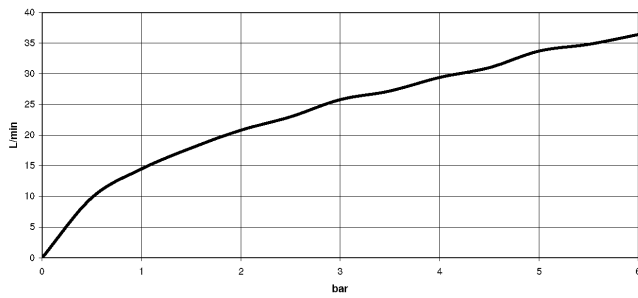

34 442 979

mm [inches]

Flow rate chart

Certificates

DVGW_DW-
6509DN0123.

LGA_29986.

WRAS_2204005.

Belgaqua_21-032-
27_5.