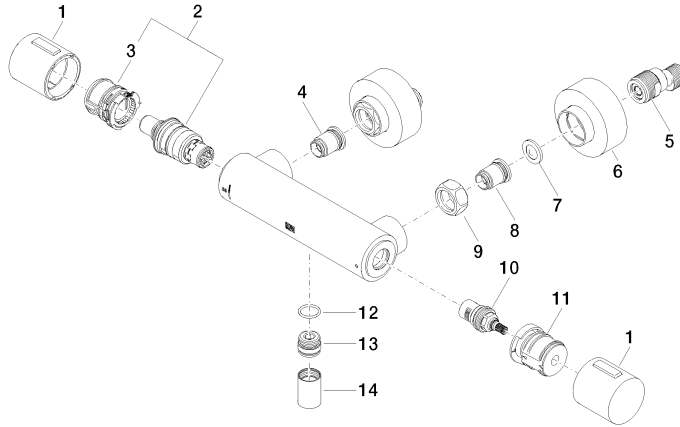

Shower thermostat for wall mounting - Platinum

IMO

34 442 979

- slide-on rosettes Ø 70 mm
- gauge 150 mm - 13 mm
- 3/8" shower outlet
- with volume control
- WRAS 2204005

Intrinsic protection against back flow.

34 442 979

mm [inches]

Flow rate chart

Certificates

DVGW_DW-
6509DN0123.

LGA_29986.

WRAS_2204005.

Belgaqua_21-032-
27_5.

34 442 979

Parts for other finishes can be found here: [Chrome](#)

Spare parts list

No.	Item Number	Name	Quantity used	Delivery time
1	90 17 33 015 00-08	handle	2	40
2	90 15 02 070 00 90	cartridge	1	2
3	90 30 40 010 00 90	regulator	1	2
4	04 31 20 530 00 90	insert	1	2
5	04 11 04 030 00 90	connection	2	2
6	90 31 20 512 00-08	rosette	2	40
7	09 29 30 050 90	sieve	2	2
8	04 31 20 540 00 90	insert	1	2
9	09 24 77 008-00	nut	2	10
10	90 90 03 236 00 90	top	1	2
11	90 30 40 017 00 90	base	1	2
12	90 14 10 010 00 90	seal	1	2
13	09 31 20 511-08	nipple	1	60
14	90 21 02 069 00-08	cover	1	40