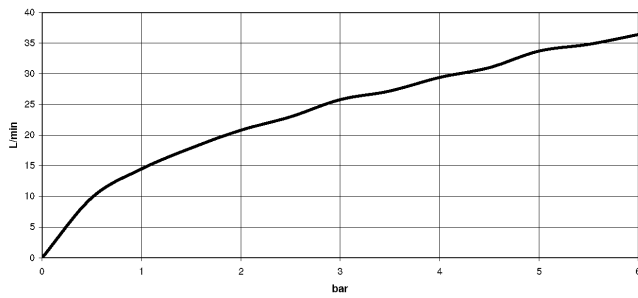

34 442 979

mm [inches]

Flow rate chart

Certificates

DVGW_DW-
6509DN0123.

LGA_29986.

WRAS_2204005.

34 442 979