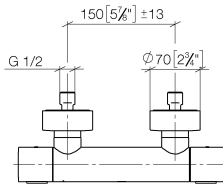

Shower thermostat for wall mounting - Dark Chrome

IMO

34 442 979

- slide-on rosettes Ø 70 mm
- gauge 150 mm - 13 mm
- 3/8" shower outlet
- with volume control
- WRAS 2204005

Intrinsic protection against back flow.

34 442 979

mm [inches]

Flow rate chart

Certificates

DVGW_DW-
6509DN0123.

LGA_29986.

WRAS_2204005.

34 442 979