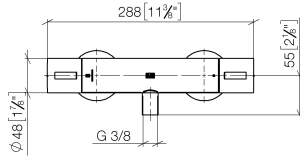

Shower thermostat for wall mounting - Dark Chrome

IMO

34 442 979

- slide-on rosettes Ø 70 mm
- gauge 150 mm - 13 mm
- 3/8" shower outlet
- with volume control
- WRAS 2204005

Intrinsic protection against back flow.

34 442 979

mm [inches]

Flow rate chart

Certificates

DVGW_DW-
6509DN0123.

LGA_29986.

WRAS_2204005.

34 442 979