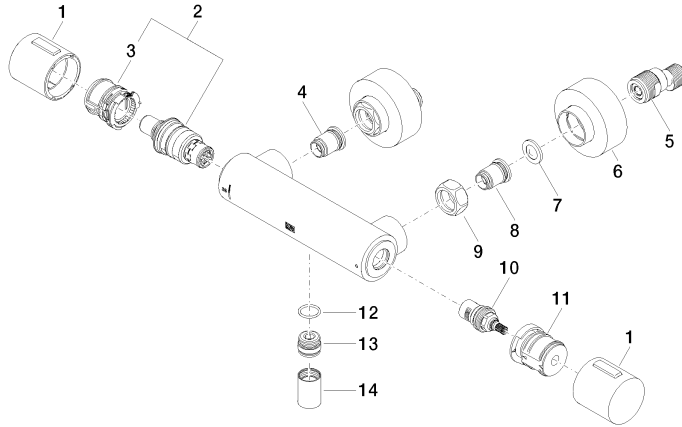

Shower thermostat for wall mounting - Light Gold

IMO

34 442 979

- slide-on rosettes Ø 70 mm
- gauge 150 mm - 13 mm
- 3/8" shower outlet
- with volume control
- WRAS 2204005

Intrinsic protection against back flow.

34 442 979

mm [inches]

Flow rate chart

Certificates

LGA_29986.

34 442 979

Parts for other finishes can be found here: [Chrome](#)

Spare parts list

No.	Item Number	Name	Quantity used	Delivery time
1	90 17 33 015 00-26	handle	2	30
2	90 15 02 070 00 90	cartridge	1	2
3	90 30 40 010 00 90	regulator	1	2
4	04 31 20 530 00 90	insert	1	2
5	04 11 04 030 00 90	connection	2	2
6	90 31 20 512 00-26	rosette	2	30
7	09 29 30 050 90	sieve	2	2
8	04 31 20 540 00 90	insert	1	2
9	09 24 77 008-00	nut	2	10
10	90 90 03 236 00 90	top	1	2
11	90 30 40 017 00 90	base	1	2
12	90 14 10 010 00 90	seal	1	2
13	09 31 20 511-26	nipple	1	60
14	90 21 02 069 00-26	cover	1	30