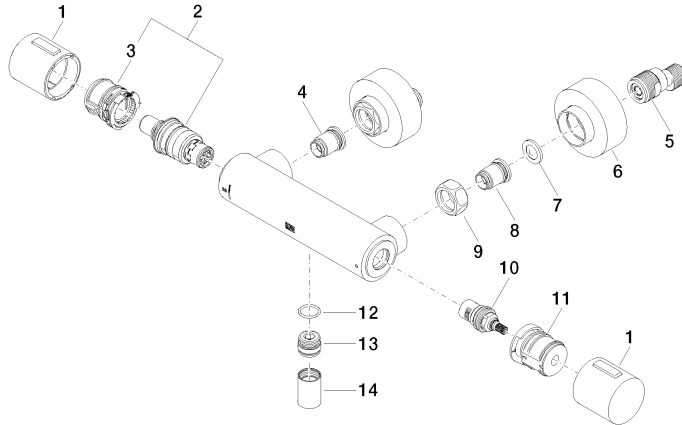

Shower thermostat for wall mounting - Brushed Light Gold

IMO

34 442 979

- slide-on rosettes Ø 70 mm
- gauge 150 mm - 13 mm
- 3/8" shower outlet
- with volume control
- WRAS 2204005

Intrinsic protection against back flow.

34 442 979

mm [inches]

Flow rate chart

Certificates

LGA_29986.

34 442 979

Parts for other finishes can be found here: [Chrome](#)

Spare parts list

No.	Item Number	Name	Quantity used	Delivery time
1	90 17 33 015 00-27	handle	2	30
2	90 15 02 070 00 90	cartridge	1	2
3	90 30 40 010 00 90	regulator	1	2
4	04 31 20 530 00 90	insert	1	2
5	04 11 04 030 00 90	connection	2	2
6	90 31 20 512 00-27	rosette	2	30
7	09 29 30 050 90	sieve	2	2
8	04 31 20 540 00 90	insert	1	2
9	09 24 77 008-00	nut	2	10
10	90 90 03 236 00 90	top	1	2
11	90 30 40 017 00 90	base	1	2
12	90 14 10 010 00 90	seal	1	2
13	09 31 20 511-27	nipple	1	60
14	90 21 02 069 00-27	cover	1	30