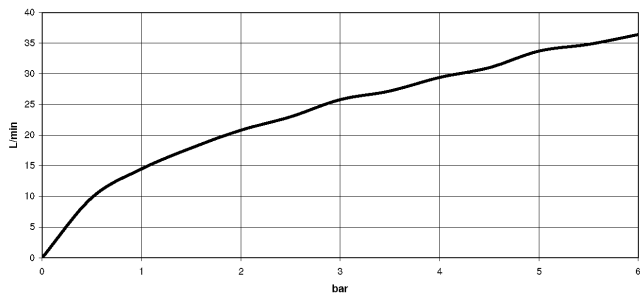

Shower thermostat for wall mounting - Brushed Light Gold

IMO

34 442 979

- slide-on rosettes Ø 70 mm
- gauge 150 mm - 13 mm
- 3/8" shower outlet
- with volume control
- WRAS 2204005

Intrinsic protection against back flow.

34 442 979

mm [inches]

Flow rate chart

Certificates

LGA_29986.

34 442 979

Parts for other finishes can be found here: [Chrome](#)

Spare parts list

No.	Item Number	Name	Quantity used	Delivery time
1	90 17 33 015 00-27	handle	2	30
2	90 15 02 070 00 90	cartridge	1	2
3	90 30 40 010 00 90	regulator	1	2
4	04 31 20 530 00 90	insert	1	2
5	04 11 04 030 00 90	connection	2	2
6	90 31 20 512 00-27	rosette	2	30
7	09 29 30 050 90	sieve	2	2
8	04 31 20 540 00 90	insert	1	2
9	09 24 77 008-00	nut	2	10
10	90 90 03 236 00 90	top	1	2
11	90 30 40 017 00 90	base	1	2
12	90 14 10 010 00 90	seal	1	2
13	09 31 20 511-27	nipple	1	60
14	90 21 02 069 00-27	cover	1	30