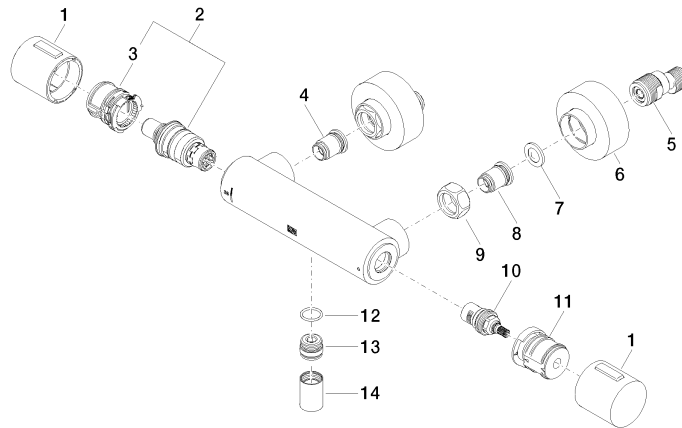

Shower thermostat for wall mounting - Brushed Durabronze (23kt Gold)

IMO

34 442 979

- slide-on rosettes Ø 70 mm
- gauge 150 mm - 13 mm
- 3/8" shower outlet
- with volume control
- WRAS 2204005

Intrinsic protection against back flow.

34 442 979

mm [inches]

Flow rate chart

Certificates

DVGW_DW-
6509DN0123.

LGA_29986.

WRAS_2204005.

Belgaqua_21-032-
27_5.

34 442 979

Parts for other finishes can be found here: [Chrome](#)

Spare parts list

No.	Item Number	Name	Quantity used	Delivery time
1	90 17 33 015 00-28	handle	2	20
2	90 15 02 070 00 90	cartridge	1	2
3	90 30 40 010 00 90	regulator	1	2
4	04 31 20 530 00 90	insert	1	2
5	04 11 04 030 00 90	connection	2	2
6	90 31 20 512 00-28	rosette	2	20
7	09 29 30 050 90	sieve	2	2
8	04 31 20 540 00 90	insert	1	2
9	09 24 77 008-00	nut	2	10
10	90 90 03 236 00 90	top	1	2
11	90 30 40 017 00 90	base	1	2
12	90 14 10 010 00 90	seal	1	2
13	09 31 20 511-28	nipple	1	60
14	90 21 02 069 00-28	cover	1	20