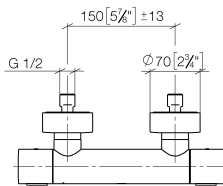

Shower thermostat for wall mounting - Brushed Durabronze (23kt Gold)

IMO

34 442 979

- slide-on rosettes Ø 70 mm
- gauge 150 mm - 13 mm
- 3/8" shower outlet
- with volume control
- WRAS 2204005

Intrinsic protection against back flow.

34 442 979

mm [inches]

Flow rate chart

Certificates

DVGW_DW-
6509DN0123.

LGA_29986.

WRAS_2204005.

Belgaqua_21-032-
27_5.

34 442 979

Parts for other finishes can be found here: [Chrome](#)

Spare parts list

No.	Item Number	Name	Quantity used	Delivery time
1	90 17 33 015 00-28	handle	2	20
2	90 15 02 070 00 90	cartridge	1	2
3	90 30 40 010 00 90	regulator	1	2
4	04 31 20 530 00 90	insert	1	2
5	04 11 04 030 00 90	connection	2	2
6	90 31 20 512 00-28	rosette	2	20
7	09 29 30 050 90	sieve	2	2
8	04 31 20 540 00 90	insert	1	2
9	09 24 77 008-00	nut	2	10
10	90 90 03 236 00 90	top	1	2
11	90 30 40 017 00 90	base	1	2
12	90 14 10 010 00 90	seal	1	2
13	09 31 20 511-28	nipple	1	60
14	90 21 02 069 00-28	cover	1	20