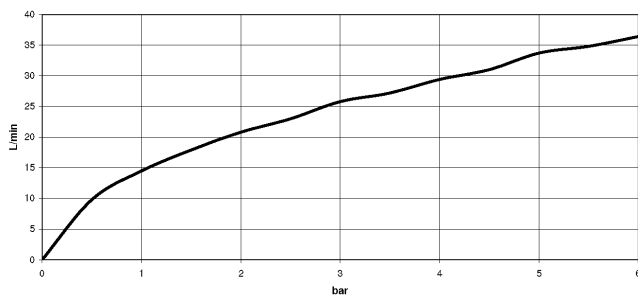

34 442 979

mm [inches]

Flow rate chart

Certificates

DVGW_DW-
6509DN0123.

LGA_29986.

WRAS_2204005.

Belgaqua_21-032-
27_5.