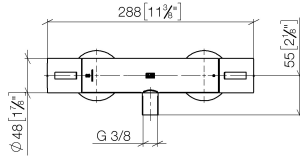

Shower thermostat for wall mounting - Brushed Durabronze (23kt Gold)

IMO

34 442 979

- slide-on rosettes Ø 70 mm
- gauge 150 mm - 13 mm
- 3/8" shower outlet
- with volume control
- WRAS 2204005

Intrinsic protection against back flow.

34 442 979

mm [inches]

Flow rate chart

Certificates

DVGW_DW-
6509DN0123.

LGA_29986.

WRAS_2204005.

Belgaqua_21-032-
27_5.

34 442 979

Parts for other finishes can be found here: [Chrome](#)

Spare parts list

No.	Item Number	Name	Quantity used	Delivery time
1	90 17 33 015 00-28	handle	2	20
2	90 15 02 070 00 90	cartridge	1	2
3	90 30 40 010 00 90	regulator	1	2
4	04 31 20 530 00 90	insert	1	2
5	04 11 04 030 00 90	connection	2	2
6	90 31 20 512 00-28	rosette	2	20
7	09 29 30 050 90	sieve	2	2
8	04 31 20 540 00 90	insert	1	2
9	09 24 77 008-00	nut	2	10
10	90 90 03 236 00 90	top	1	2
11	90 30 40 017 00 90	base	1	2
12	90 14 10 010 00 90	seal	1	2
13	09 31 20 511-28	nipple	1	60
14	90 21 02 069 00-28	cover	1	20