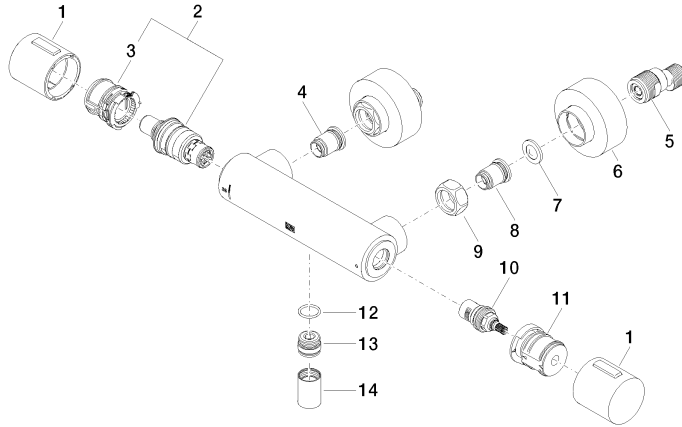

**Shower thermostat for wall mounting - Brushed Bronze**

IMO

34 442 979

- slide-on rosettes Ø 70 mm
- gauge 150 mm - 13 mm
- 3/8" shower outlet
- with volume control
- WRAS 2204005

Intrinsic protection against back flow.

34 442 979

mm [inches]

Flow rate chart

Certificates

LGA\_29986.

34 442 979

Parts for other finishes can be found here: [Chrome](#)

## Spare parts list

No.	Item Number	Name	Quantity used	Delivery time
1	90 17 33 015 00-42	handle	2	30
2	90 15 02 070 00 90	cartridge	1	2
3	90 30 40 010 00 90	regulator	1	2
4	04 31 20 530 00 90	insert	1	2
5	04 11 04 030 00 90	connection	2	2
6	90 31 20 512 00-42	rosette	2	30
7	09 29 30 050 90	sieve	2	2
8	04 31 20 540 00 90	insert	1	2
9	09 24 77 008-00	nut	2	10
10	90 90 03 236 00 90	top	1	2
11	90 30 40 017 00 90	base	1	2
12	90 14 10 010 00 90	seal	1	2
13	09 31 20 511-42	nipple	1	60
14	90 21 02 069 00-42	cover	1	30