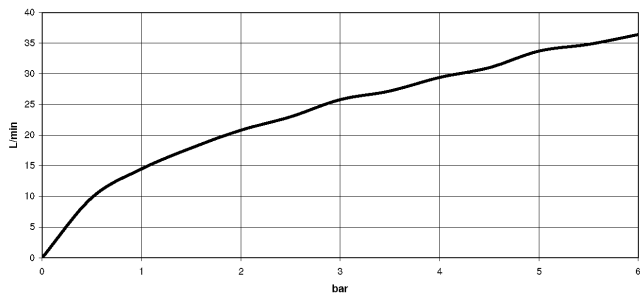

34 442 979

mm [inches]

Flow rate chart

Certificates

LGA\_29986.

34 442 979

Parts for other finishes can be found here: [Chrome](#)