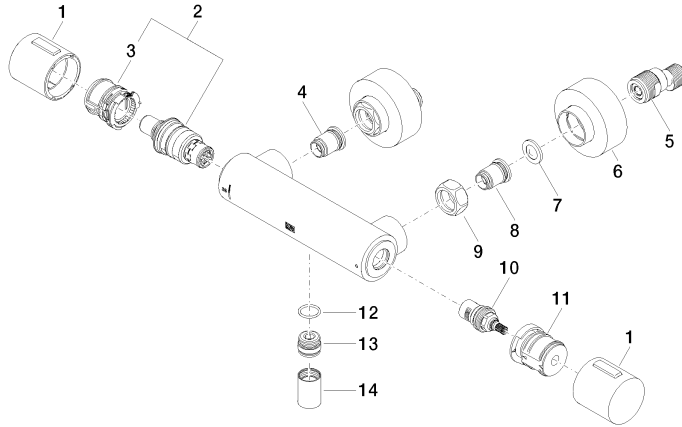

Shower thermostat for wall mounting - Brushed Champagne (22kt Gold)

IMO

34 442 979

- slide-on rosettes Ø 70 mm
- gauge 150 mm - 13 mm
- 3/8" shower outlet
- with volume control
- WRAS 2204005

Intrinsic protection against back flow.

34 442 979

mm [inches]

Flow rate chart

Certificates

DVGW_DW-
6509DN0123.

LGA_29986.

WRAS_2204005.

34 442 979

Parts for other finishes can be found here: [Chrome](#)

Spare parts list

| No. | Item Number | Name | Quantity used | Delivery time |
|-----|--------------------|------------|---------------|---------------|
| 1 | 90 17 33 015 00-46 | handle | 2 | 30 |
| 2 | 90 15 02 070 00 90 | cartridge | 1 | 2 |
| 3 | 90 30 40 010 00 90 | regulator | 1 | 2 |
| 4 | 04 31 20 530 00 90 | insert | 1 | 2 |
| 5 | 04 11 04 030 00 90 | connection | 2 | 2 |
| 6 | 90 31 20 512 00-46 | rosette | 2 | 30 |
| 7 | 09 29 30 050 90 | sieve | 2 | 2 |
| 8 | 04 31 20 540 00 90 | insert | 1 | 2 |
| 9 | 09 24 77 008-00 | nut | 2 | 10 |
| 10 | 90 90 03 236 00 90 | top | 1 | 2 |
| 11 | 90 30 40 017 00 90 | base | 1 | 2 |
| 12 | 90 14 10 010 00 90 | seal | 1 | 2 |
| 13 | 09 31 20 511-46 | nipple | 1 | 60 |
| 14 | 90 21 02 069 00-46 | cover | 1 | 30 |