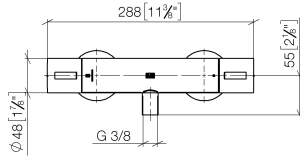

**Shower thermostat for wall mounting - Champagne (22kt Gold)**

IMO

34 442 979

- slide-on rosettes Ø 70 mm
- gauge 150 mm - 13 mm
- 3/8" shower outlet
- with volume control
- WRAS 2204005

Intrinsic protection against back flow.

34 442 979

mm [inches]

Flow rate chart

Certificates

DVGW\_DW-  
6509DN0123.

LGA\_29986.

WRAS\_2204005.

34 442 979

### Spare parts list

No.	Item Number	Name	Quantity used	Delivery time
1	90 17 33 015 00-47	handle	2	30
2	90 15 02 070 00 90	cartridge	1	2
3	90 30 40 010 00 90	regulator	1	2
4	04 31 20 530 00 90	insert	1	2
5	04 11 04 030 00 90	connection	2	2
6	90 31 20 512 00-47	rosette	2	30
7	09 29 30 050 90	sieve	2	2
8	04 31 20 540 00 90	insert	1	2
9	09 24 77 008-00	nut	2	10
10	90 90 03 236 00 90	top	1	2
11	90 30 40 017 00 90	base	1	2
12	90 14 10 010 00 90	seal	1	2
13	09 31 20 511-47	nipple	1	60
14	90 21 02 069 00-47	cover	1	30