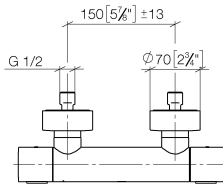

**Shower thermostat for wall mounting - Champagne (22kt Gold)**

IMO

34 442 979

- slide-on rosettes Ø 70 mm
- gauge 150 mm - 13 mm
- 3/8" shower outlet
- with volume control
- WRAS 2204005

Intrinsic protection against back flow.

34 442 979

mm [inches]

Flow rate chart

Certificates

DVGW\_DW-  
6509DN0123.

LGA\_29986.

WRAS\_2204005.

34 442 979

### Spare parts list

No.	Item Number	Name	Quantity used	Delivery time
1	90 17 33 015 00-47	handle	2	30
2	90 15 02 070 00 90	cartridge	1	2
3	90 30 40 010 00 90	regulator	1	2
4	04 31 20 530 00 90	insert	1	2
5	04 11 04 030 00 90	connection	2	2
6	90 31 20 512 00-47	rosette	2	30
7	09 29 30 050 90	sieve	2	2
8	04 31 20 540 00 90	insert	1	2
9	09 24 77 008-00	nut	2	10
10	90 90 03 236 00 90	top	1	2
11	90 30 40 017 00 90	base	1	2
12	90 14 10 010 00 90	seal	1	2
13	09 31 20 511-47	nipple	1	60
14	90 21 02 069 00-47	cover	1	30