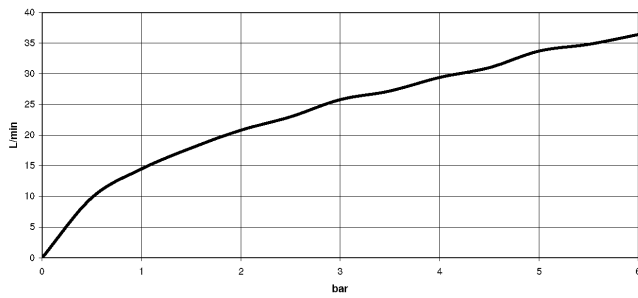

34 442 979

mm [inches]

Flow rate chart

Certificates

DVGW\_DW-  
6509DN0123.

LGA\_29986.

WRAS\_2204005.

34 442 979