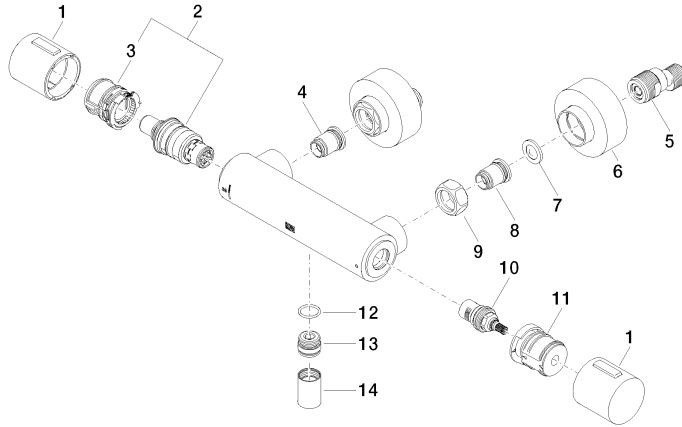

**Shower thermostat for wall mounting - Champagne (22kt Gold)**

IMO

34 442 979

- slide-on rosettes Ø 70 mm
- gauge 150 mm - 13 mm
- 3/8" shower outlet
- with volume control
- WRAS 2204005

Intrinsic protection against back flow.

34 442 979

mm [inches]

Flow rate chart

Certificates

DVGW\_DW-  
6509DN0123.

LGA\_29986.

WRAS\_2204005.

34 442 979

### Spare parts list

No.	Item Number	Name	Quantity used	Delivery time
1	90 17 33 015 00-47	handle	2	30
2	90 15 02 070 00 90	cartridge	1	2
3	90 30 40 010 00 90	regulator	1	2
4	04 31 20 530 00 90	insert	1	2
5	04 11 04 030 00 90	connection	2	2
6	90 31 20 512 00-47	rosette	2	30
7	09 29 30 050 90	sieve	2	2
8	04 31 20 540 00 90	insert	1	2
9	09 24 77 008-00	nut	2	10
10	90 90 03 236 00 90	top	1	2
11	90 30 40 017 00 90	base	1	2
12	90 14 10 010 00 90	seal	1	2
13	09 31 20 511-47	nipple	1	60
14	90 21 02 069 00-47	cover	1	30