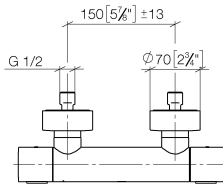

Shower thermostat for wall mounting - Brushed Chrome

IMO

34 442 979

- slide-on rosettes Ø 70 mm
- gauge 150 mm - 13 mm
- 3/8" shower outlet
- with volume control
- WRAS 2204005

Intrinsic protection against back flow.

34 442 979

mm [inches]

Flow rate chart

Certificates

DVGW_DW-
6509DN0123.

LGA_29986.

WRAS_2204005.

Belgaqua_21-032-
27_5.