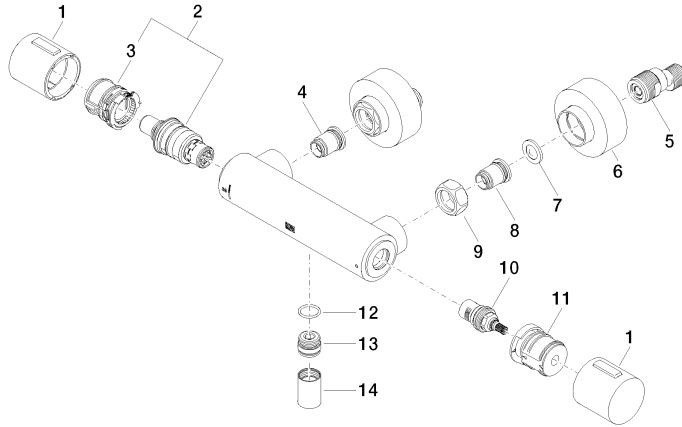

Shower thermostat for wall mounting - Brushed Chrome

IMO

34 442 979

- slide-on rosettes Ø 70 mm
- gauge 150 mm - 13 mm
- 3/8" shower outlet
- with volume control
- WRAS 2204005

Intrinsic protection against back flow.

34 442 979

mm [inches]

Flow rate chart

Certificates

DVGW_DW-
6509DN0123.

LGA_29986.

WRAS_2204005.

Belgaqua_21-032-
27_5.

34 442 979

Parts for other finishes can be found here: [Chrome](#)

Spare parts list

No.	Item Number	Name	Quantity used	Delivery time
1	90 17 33 015 00-93	handle	2	20
2	90 15 02 070 00 90	cartridge	1	2
3	90 30 40 010 00 90	regulator	1	2
4	04 31 20 530 00 90	insert	1	2
5	04 11 04 030 00 90	connection	2	2
6	90 31 20 512 00-93	rosette	2	20
7	09 29 30 050 90	sieve	2	2
8	04 31 20 540 00 90	insert	1	2
9	09 24 77 008-00	nut	2	10
10	90 90 03 236 00 90	top	1	2
11	90 30 40 017 00 90	base	1	2
12	90 14 10 010 00 90	seal	1	2
13	09 31 20 511-93	nipple	1	20
14	90 21 02 069 00-93	cover	1	-