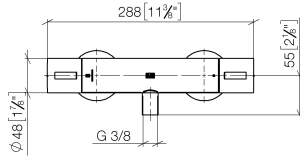

Shower thermostat for wall mounting - Brushed Chrome

IMO

34 442 979

- slide-on rosettes Ø 70 mm
- gauge 150 mm - 13 mm
- 3/8" shower outlet
- with volume control
- WRAS 2204005

Intrinsic protection against back flow.

34 442 979

mm [inches]

Flow rate chart

Certificates

DVGW_DW-
6509DN0123.

LGA_29986.

WRAS_2204005.

Belgaqua_21-032-
27_5.