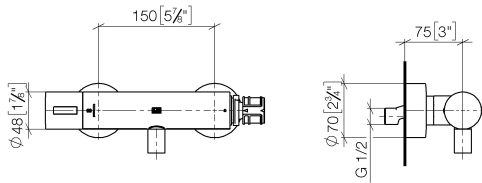

## Shower thermostat for wall installation - Brushed Platinum

34 443 979

- slide-on rosettes Ø 70 mm
- gauge 150 mm - 13 mm
- 3/8" shower outlet
- with volume control
- WRAS 2204005

Intrinsic protection against back flow.

## Shower thermostat for wall installation - Brushed Platinum

---

34 443 979

mm [inches]