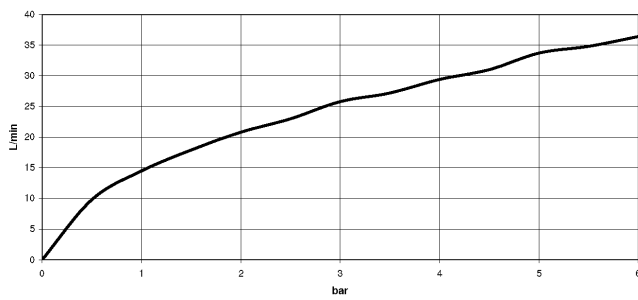

## Shower thermostat for wall installation - Brushed Platinum

---

34 443 979

mm [inches]

### Flow rate chart

---