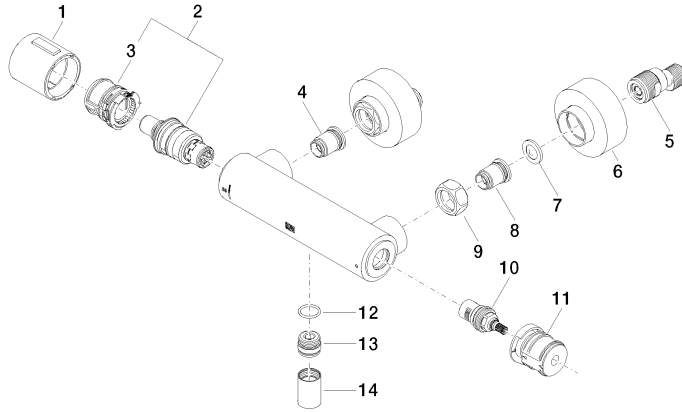

Shower thermostat for wall installation - Platinum

34 443 979

- slide-on rosettes Ø 70 mm
- gauge 150 mm - 13 mm
- 3/8" shower outlet
- with volume control
- WRAS 2204005

Intrinsic protection against back flow.

Required miscellaneous

TARA Regulator handle - Platinum 11 431 892-08

Shower thermostat for wall installation - Platinum

34 443 979

mm [inches]

Flow rate chart

Certificates

Belgaqua_22_281_2 LGA_29986.
7_5.

WRAS_2204005.

Shower thermostat for wall installation - Platinum

34 443 979

Parts for other finishes can be found here: [Chrome](#)

Spare parts list

No.	Item Number	Name	Quantity used	Delivery time
1	90 17 33 015 00-08	handle	1	40
2	90 15 02 070 00 90	cartridge	1	2
3	90 30 40 010 00 90	regulator	1	2
4	04 31 20 530 00 90	insert	1	2
5	04 11 04 030 00 90	connection	2	2
6	90 31 20 512 00-08	rosette	2	40
7	09 29 30 050 90	sieve	2	2
8	04 31 20 540 00 90	insert	1	2
9	09 24 77 008-00	nut	2	10
10	90 90 03 236 00 90	top	1	2
11	90 30 40 017 00 90	base	1	2
12	90 14 10 010 00 90	seal	1	2
13	09 31 20 511-08	nipple	1	60
14	90 21 02 069 00-08	cover	1	40