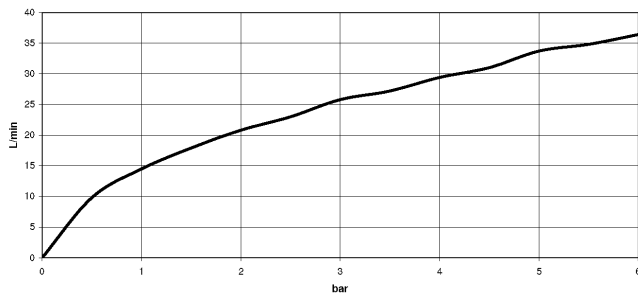

Required miscellaneous

TARA Regulator handle - Platinum 11 431 892-08

Shower thermostat for wall installation - Platinum

34 443 979

mm [inches]

Flow rate chart

Certificates

Belgaqua_22_281_2 LGA_29986.
7_5.