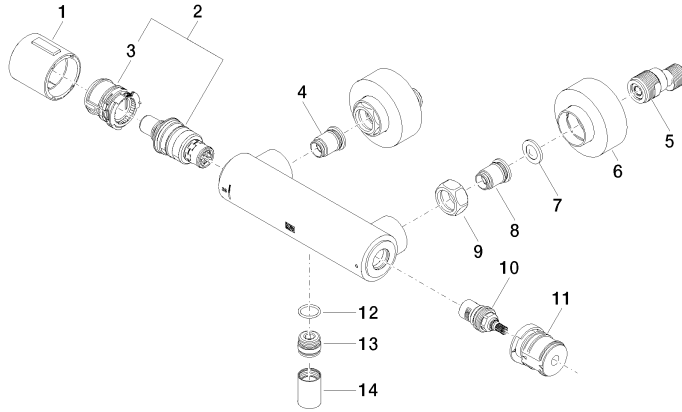

Shower thermostat for wall installation - Brushed Durabron (23kt Gold)

34 443 979

- slide-on rosettes Ø 70 mm
- gauge 150 mm - 13 mm
- 3/8" shower outlet
- with volume control
- WRAS 2204005

Intrinsic protection against back flow.

Required miscellaneous

TARA Regulator handle - Brushed Durabron (23kt Gold) 11 431 892-28

Shower thermostat for wall installation - Brushed Durabron (23kt Gold)

34 443 979

mm [inches]

Flow rate chart

Certificates

Belgaqua_22_281_2 LGA_29986.
7_5.

WRAS_2204005.

Shower thermostat for wall installation - Brushed Durabrass (23kt Gold)

34 443 979

Parts for other finishes can be found here: [Chrome](#)

Spare parts list

No.	Item Number	Name	Quantity used	Delivery time
1	90 17 33 015 00-28	handle	1	20
2	90 15 02 070 00 90	cartridge	1	2
3	90 30 40 010 00 90	regulator	1	2
4	04 31 20 530 00 90	insert	1	2
5	04 11 04 030 00 90	connection	2	2
6	90 31 20 512 00-28	rosette	2	20
7	09 29 30 050 90	sieve	2	2
8	04 31 20 540 00 90	insert	1	2
9	09 24 77 008-00	nut	2	10
10	90 90 03 236 00 90	top	1	2
11	90 30 40 017 00 90	base	1	2
12	90 14 10 010 00 90	seal	1	2
13	09 31 20 511-28	nipple	1	60
14	90 21 02 069 00-28	cover	1	20