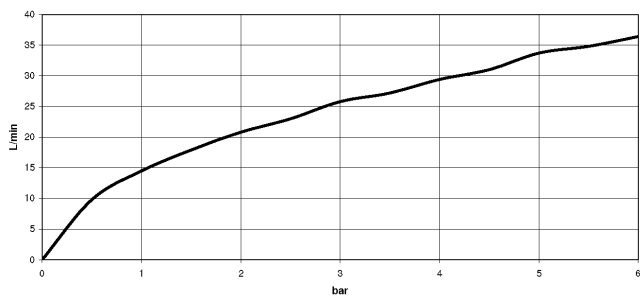

Required miscellaneous

TARA Regulator handle - Brushed Durabron (23kt Gold) 11 431 892-28

Shower thermostat for wall installation - Brushed Durabron (23kt Gold)

34 443 979

mm [inches]

Flow rate chart

Certificates